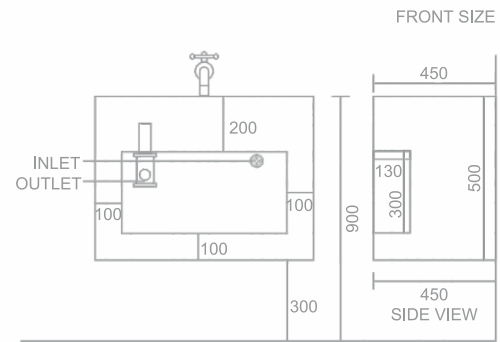

MRP : 33000/-

Artistry flows through every detail we create, turning ordinary moments into timeless beauty.

— Experience the artistry of perfectly crafted basins.

Basin - 1007

SIZE
900x800x500mm

Where
every corner
reflects your taste

MRP : 43000/-

Basin - 1008

SIZE
800x450x150mm
SELF
800x450x100mm

MRP : 17500/-

*Crafted with care,
inspired by imagination,
Every line reflects true artistry.*

↳ Crafted to perfection,
designed for life.

Basin - 1009

Functional beauty for modern living

SIZE
800x450x150mm
SELF
800x450x100mm

MRP : 17500/-

Basin - 1010

SIZE
800x450x150mm
SELF
800x450x100mm

MRP : 17500/-

*Where design meets
comfort, every moment
is special.*