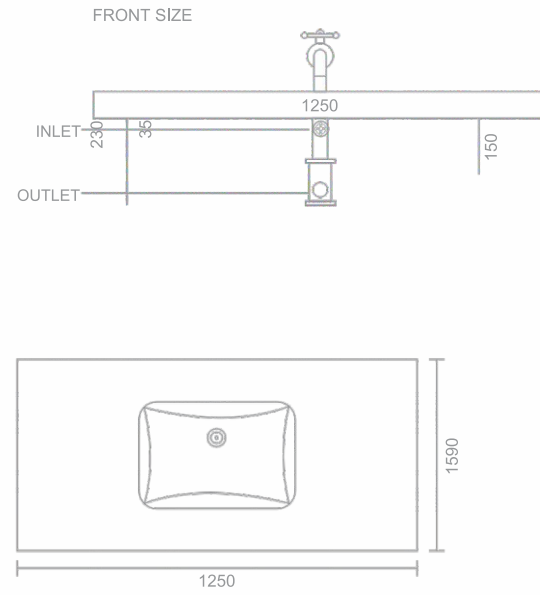

*Design
that speaks
louder than words*

SIZE
1000x450x150mm

MRP : 21500/-

Basin - 1028

SIZE
1000x450x150mm

MRP : 21500/-

*Inspire your senses,
refresh your day,
Where water flows in
a stylish way.*

— Where every wash
inspires elegance.

STORY

— Every basin
has a story.

Basin - 1031

Experience
the beauty of
every wash

SIZE
1250x1590x35mm

MRP : 30000/-

Basin - 1032

SIZE
1200x450x150mm

MRP : 30000/-

*Feel the joy in the simple
and bright, Transform your
daily wash into pure Delight.*

DELIGHT

— Every detail, every drop,
pure delight.

Basin - 1033

Purity in design,
perfection in form

SIZE
600x450x150mm

MRP : 15000/-

Basin - 1034

SIZE
600x450x150mm

MRP : 15000/-

*Let charm define your
space, With every curve
and graceful trace.*

CHARM

— Elegant design,
endless charm.

Basin - 1035