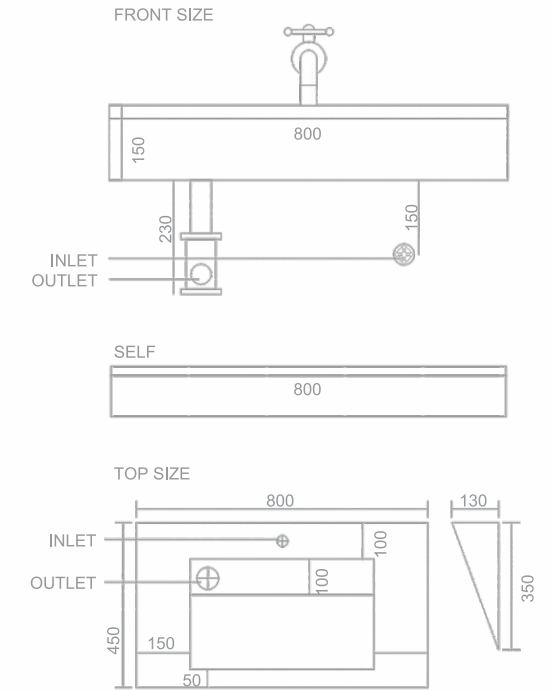

MRP : 43000/-

Basin - 1008

SIZE
800x450x150mm
SELF
800x450x100mm

MRP : 17500/-

*Crafted with care,
inspired by imagination,
Every line reflects true artistry.*

↳ Crafted to perfection,
designed for life.

Basin - 1009

Functional beauty for modern living

SIZE
800x450x150mm
SELF
800x450x100mm

MRP : 17500/-

Basin - 1010

SIZE
800x450x150mm
SELF
800x450x100mm

MRP : 17500/-

*Where design meets
comfort, every moment
is special.*

SIZE
600x450x150mm
SELF
600x450x100mm

MRP : 15000/-

*Style is only one
aspect of elegance,
every gesture must be graceful.*

— Elegance in every curve,
comfort in every touch.

Basin - 1013

A touch of class
every time
you wash

SIZE
600x450x150mm
SELF
600x450x100mm

MRP : 15000/-

Basin - 1014

SIZE
600x450x150mm
SELF
600x450x100mm

MRP : 15000/-

*Bring style to every corner,
a basin that's
more than water.*

STYLE

— Style that shines,
every time you wash.