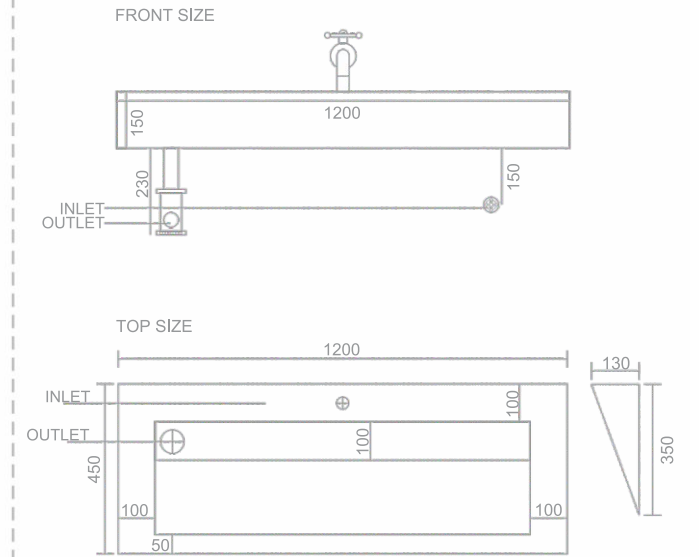

STORY

— Every basin
has a story.

Basin - 1031

Experience
the beauty of
every wash

SIZE
1250x1590x35mm

MRP : 30000/-

Basin - 1032

SIZE
1200x450x150mm

MRP : 30000/-

*Feel the joy in the simple
and bright, Transform your
daily wash into pure Delight.*

DELIGHT

— Every detail, every drop,
pure delight.

Basin - 1033

Purity in design,
perfection in form

SIZE
600x450x150mm

MRP : 15000/-

Basin - 1034

SIZE
600x450x150mm

MRP : 15000/-

*Let charm define your
space, With every curve
and graceful trace.*

CHARM

— Elegant design,
endless charm.

Basin - 1035

Designed for daily freshness

SIZE
600x450x150mm

MRP : 15000/-

Basin - 1036

SIZE
800x450x150mm

MRP : 17500/-

*Shine in every corner,
A basin that's a
true performer.*

SHINE