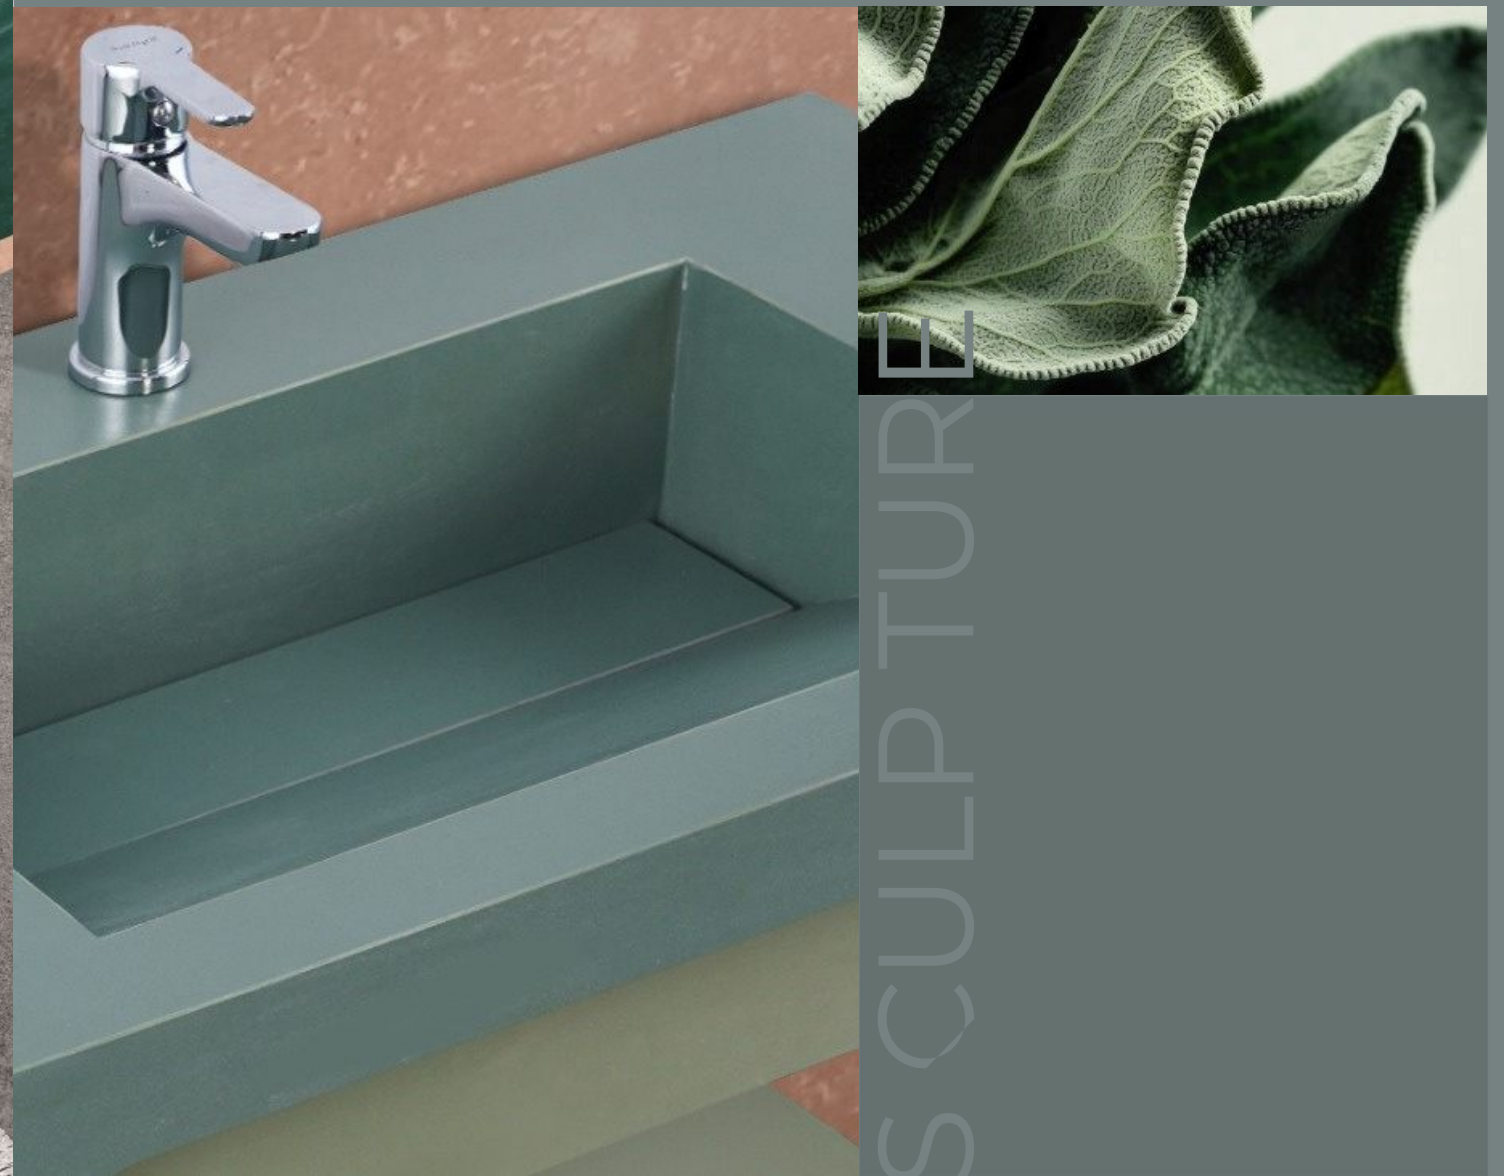

MRP : 20000/-

*Where quality meets
design, your bathroom
shines.*

— Where quality and
elegance flow together.

Basin - 1019

SIZE
800x450x150mm

*Designed
to perform
made to endure*

MRP : 17500/-

Basin - 1020

SIZE
800x450x150mm

MRP : 17500/-

*Sculpture in form,
function in play
a basin that brightens
your every day.*

SCULPTURE

Artful living,
sculpted in every basin.

Basin - 1021

The natural choice for modern homes

SIZE
800x450x150mm
SELF
800x450x100mm

MRP : 17500/-

Basin - 1022

SIZE
1200x450x150mm
SELF
1200x450x100mm

MRP : 30000/-

*Start your day with a splash of delight
a basin that shines,
so sleek and right.*

DELIGHT