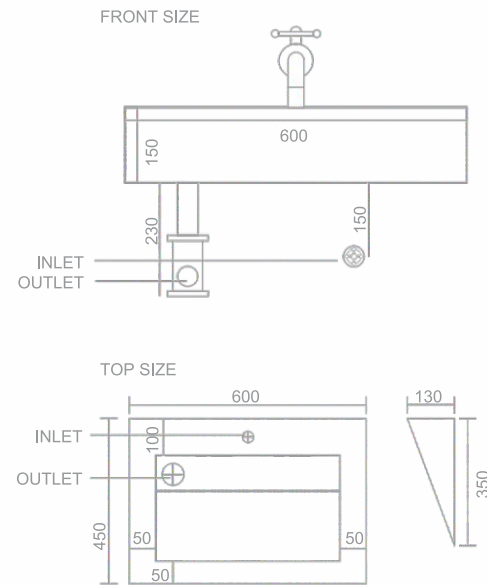

STORY

— Every basin
has a story.

Basin - 1031

Experience
the beauty of
every wash

SIZE
1250x1590x35mm

MRP : 30000/-

Basin - 1032

SIZE
1200x450x150mm

MRP : 30000/-

*Feel the joy in the simple
and bright, Transform your
daily wash into pure Delight.*

DELIGHT

— Every detail, every drop,
pure delight.

Basin - 1033

Purity in design,
perfection in form

SIZE
600x450x150mm

MRP : 15000/-

Basin - 1034

SIZE
600x450x150mm

MRP : 15000/-

*Let charm define your
space, With every curve
and graceful trace.*

CHARM

— Elegant design,
endless charm.

Basin - 1035

Designed for daily freshness

SIZE
600x450x150mm

MRP : 15000/-

Basin - 1036

SIZE
800x450x150mm

MRP : 17500/-

*Shine in every corner,
A basin that's a
true performer.*

SHINE