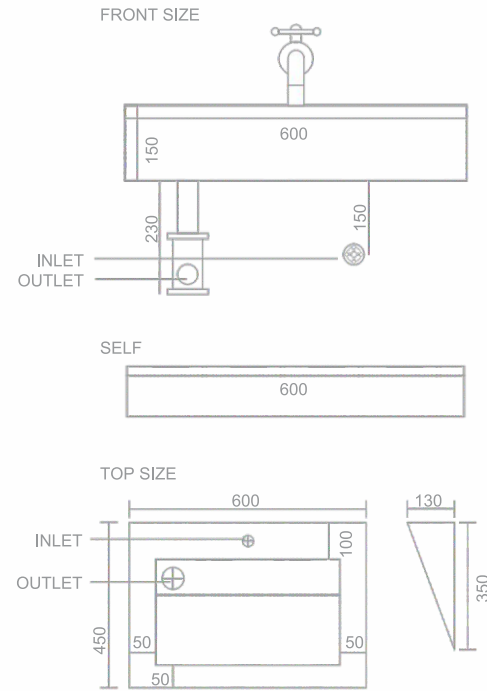

SIZE
600x450x150mm
SELF
600x450x100mm

MRP : 15000/-

*Style is only one
aspect of elegance,
every gesture must be graceful.*

— Elegance in every curve,
comfort in every touch.

Basin - 1013

A touch of class
every time
you wash

SIZE
600x450x150mm
SELF
600x450x100mm

MRP : 15000/-

Basin - 1014

SIZE
600x450x150mm
SELF
600x450x100mm

MRP : 15000/-

*Bring style to every corner,
a basin that's
more than water.*

STYLE

— Style that shines,
every time you wash.

Basin - 1Q15

Start your day with a clean vibe

SIZE
600x450x150mm
SELF
600x450x100mm

MRP : 15000/-

Basin - 1Q16

SIZE
600x450x150mm
SELF
600x450x100mm

MRP : 15000/-

*SMART solutions
for every wash,
Blending elegance
with a modern touch.*

SMART

Wash with style,
glow every time.

Basin - 1017

SIZE
800x450x150mm
SELF
800x450x100mm

*Wash
your hands
refresh your mood*

MRP : 17500/-

Basin - 1018

SIZE
900x450x120mm