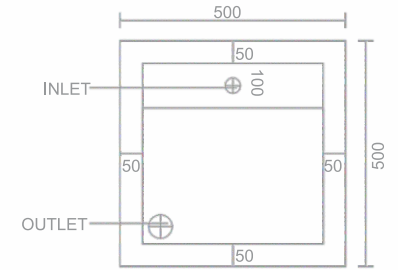

— Every curve
tells a story of design.

Basin - 1003

Elegance flows
where design meets
function

SIZE
800x500x500mm

MRP : 33000/-

Basin - 1004

SIZE
800x500x500mm

MRP : 33000/-

*Embrace the modern
lifestyle that's sleek,
smart, and timeless.*

↳ Redefine spaces,
The modern way.

Basin - 1005

Every splash deserves elegance

SIZE
800x285x285mm

MRP : 33000/-

Basin - 1006

SIZE
800x285x285mm