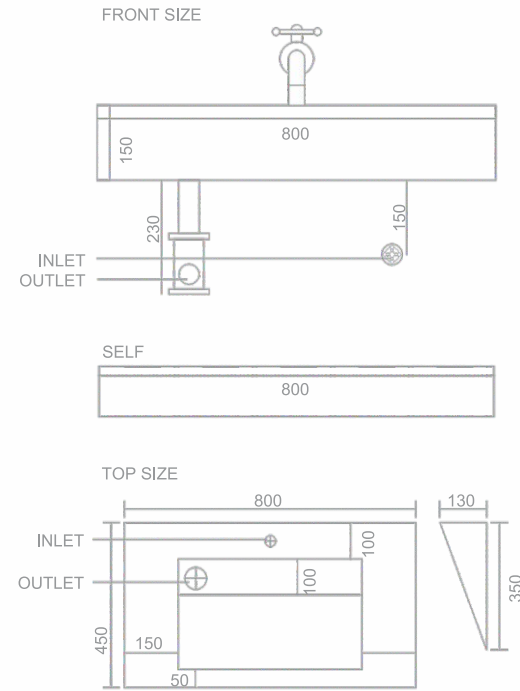

SIZE
600x450x150mm
SELF
600x450x100mm

MRP : 15000/-

Basin - 1014

SIZE
600x450x150mm
SELF
600x450x100mm

MRP : 15000/-

*Bring style to every corner,
a basin that's
more than water.*

STYLE

— Style that shines,
every time you wash.

Basin - 1Q15

Start your day with a clean vibe

SIZE
600x450x150mm
SELF
600x450x100mm

MRP : 15000/-

Basin - 1Q16

SIZE
600x450x150mm
SELF
600x450x100mm

MRP : 15000/-

*SMART solutions
for every wash,
Blending elegance
with a modern touch.*

SMART

Wash with style,
glow every time.

Basin - 1017

SIZE
800x450x150mm
SELF
800x450x100mm

*Wash
your hands
refresh your mood*

MRP : 17500/-

Basin - 1018

SIZE
900x450x120mm

Delight in every drop,
elegance in every curve.

Basin - 1023

SIZE
1600x450x150mm
SELF
1600x450x100mm

Where
design flows with
perfection

MRP : 39000/-

Basin - 1024

SIZE
1200x450x150mm
SELF
1200x450x100mm

MRP : 30000/-