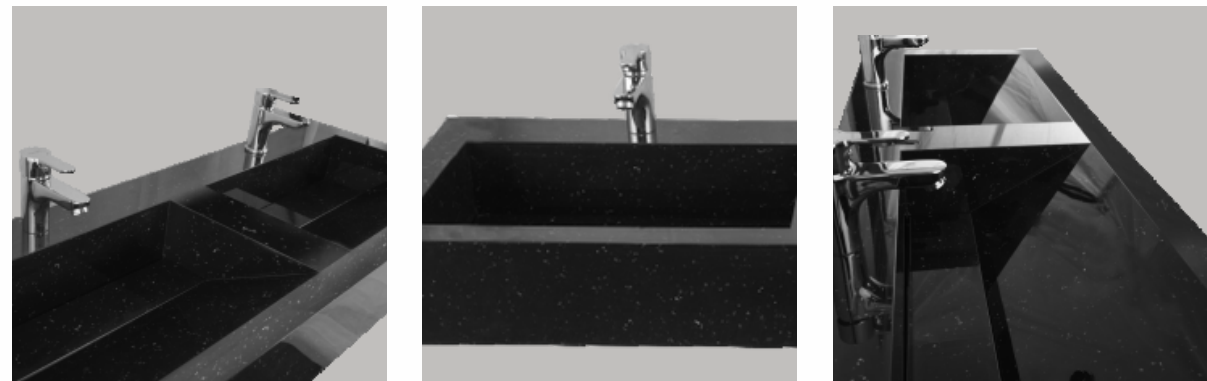

Basin - 1023

SIZE
1600x450x150mm
SELF
1600x450x100mm

Where
design flows with
perfection

MRP : 39000/-