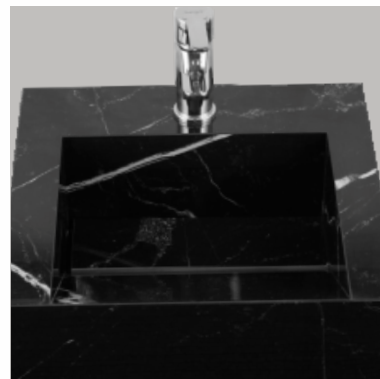

MRP : 15000/-

Basin - 1034

SIZE
600x450x150mm

MRP : 15000/-

*Let charm define your
space, With every curve
and graceful trace.*

CHARM

— Elegant design,
endless charm.

Basin - 1035

Designed for daily freshness

SIZE
600x450x150mm

MRP : 15000/-

Basin - 1036

SIZE
800x450x150mm

MRP : 17500/-

*Shine in every corner,
A basin that's a
true performer.*

SHINE

— Every drop brings a
shine to life.

Basin - 1037

SIZE
400x400x150mm

*Because
elegance deserves
expression*

MRP : 11000/-

Basin that makes
your bathroom shine.