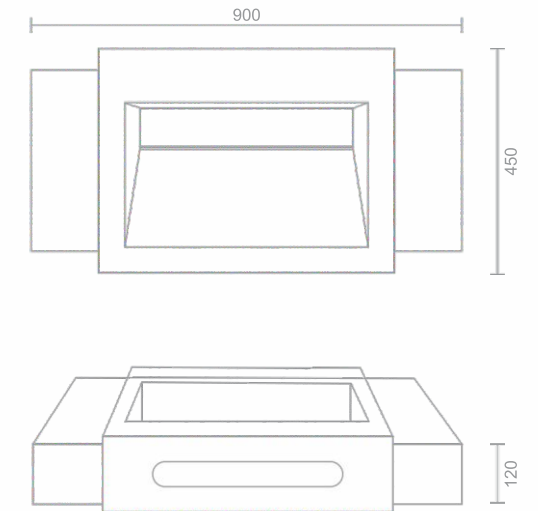

SIZE
600x450x150mm
SELF
600x450x100mm

MRP : 15000/-

Basin - 1014

SIZE
600x450x150mm
SELF
600x450x100mm

MRP : 15000/-

*Bring style to every corner,
a basin that's
more than water.*

STYLE

— Style that shines,
every time you wash.

Basin - 1Q15

Start your day with a clean vibe

SIZE
600x450x150mm
SELF
600x450x100mm

MRP : 15000/-

Basin - 1Q16

SIZE
600x450x150mm
SELF
600x450x100mm

MRP : 15000/-

*SMART solutions
for every wash,
Blending elegance
with a modern touch.*

SMART

Wash with style,
glow every time.

Basin - 1017

SIZE
800x450x150mm
SELF
800x450x100mm

*Wash
your hands
refresh your mood*

MRP : 17500/-

Basin - 1018

SIZE
900x450x120mm

MRP : 20000/-

*Where quality meets
design, your bathroom
shines.*

— Where quality and
elegance flow together.

Basin - 1019

SIZE
800x450x150mm

*Designed
to perform
made to endure*

MRP : 17500/-

Basin - 1020