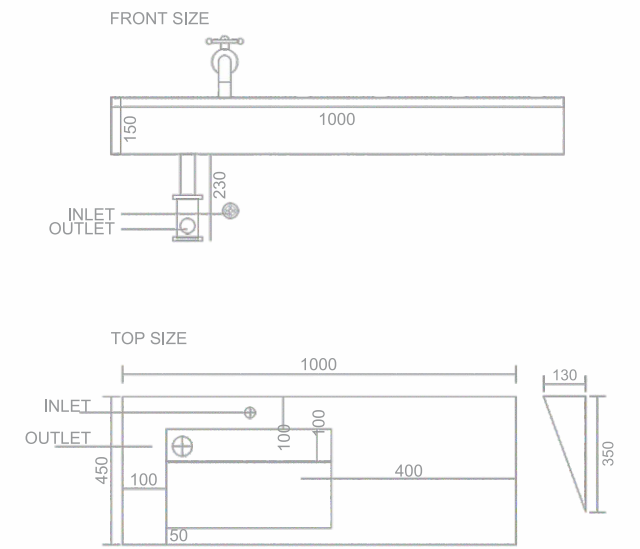

*Design
that speaks
louder than words*

SIZE
1000x450x150mm

MRP : 21500/-

Basin - 1028

SIZE
1000x450x150mm

MRP : 21500/-

*Inspire your senses,
refresh your day,
Where water flows in
a stylish way.*

— Where every wash
inspires elegance.

Basin - 1029

The perfect blend of art and function

SIZE
1000x450x150mm

MRP : 21500/-

Basin - 1030

SIZE
1000x450x150mm

MRP : 21500/-

*A basin that holds
your story, From morning
routines to evening calm.*

STORY

— Every basin
has a story.

Basin - 1031

Experience
the beauty of
every wash

SIZE
1250x1590x35mm

MRP : 30000/-

Basin - 1032

SIZE
1200x450x150mm

MRP : 30000/-

*Feel the joy in the simple
and bright, Transform your
daily wash into pure Delight.*

DELIGHT

— Every detail, every drop,
pure delight.

Basin - 1033

Purity in design,
perfection in form

SIZE
600x450x150mm