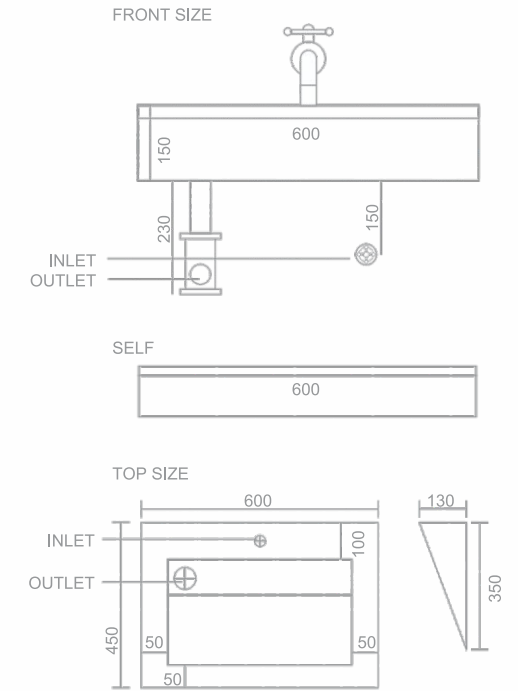

SIZE
600x450x150mm
SELF
600x450x100mm

MRP : 15000/-

*Style is only one
aspect of elegance,
every gesture must be graceful.*

— Elegance in every curve,
comfort in every touch.

Basin - 1013

A touch of class
every time
you wash

SIZE
600x450x150mm
SELF
600x450x100mm

MRP : 15000/-

Basin - 1014

SIZE
600x450x150mm
SELF
600x450x100mm

MRP : 15000/-

*Bring style to every corner,
a basin that's
more than water.*

STYLE

— Style that shines,
every time you wash.

Basin - 1Q15

Start your day with a clean vibe

SIZE
600x450x150mm
SELF
600x450x100mm

MRP : 15000/-

Basin - 1Q16

SIZE
600x450x150mm
SELF
600x450x100mm

MRP : 15000/-

*SMART solutions
for every wash,
Blending elegance
with a modern touch.*

SMART

Wash with style,
glow every time.

Basin - 1017

SIZE
800x450x150mm
SELF
800x450x100mm

*Wash
your hands
refresh your mood*

MRP : 17500/-

Basin - 1018

SIZE
900x450x120mm