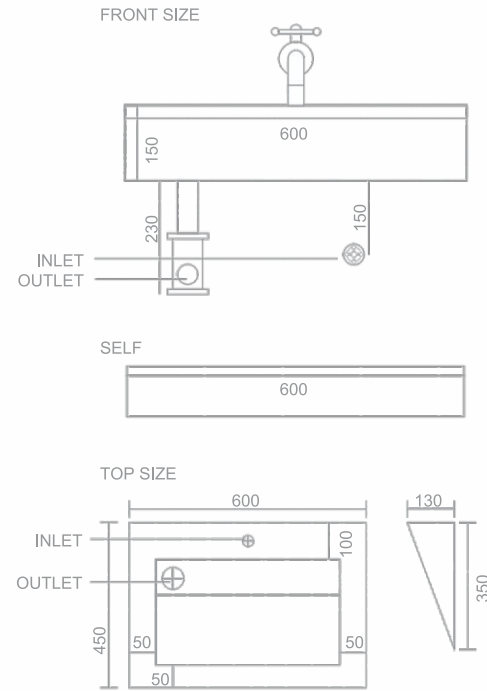

SIZE
600x450x150mm
SELF
600x450x100mm

MRP : 15000/-

*Style is only one
aspect of elegance,
every gesture must be graceful.*

— Elegance in every curve,
comfort in every touch.

Basin - 1013

A touch of class
every time
you wash

SIZE
600x450x150mm
SELF
600x450x100mm

MRP : 15000/-

Basin - 1014

SIZE
600x450x150mm
SELF
600x450x100mm

MRP : 15000/-

*Bring style to every corner,
a basin that's
more than water.*

STYLE

— Style that shines,
every time you wash.