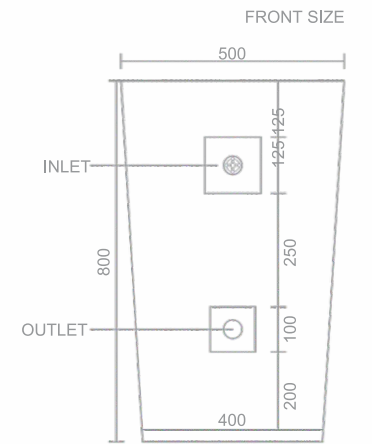

SIZE
800x600x600mm

MRP : 31000/-

Basin - 1002

ES
ELEGANT STONE
SURFACE LLP

SIZE
800x500x500mm

MRP : 33000/-

*Each curve is a stroke
of artistry, shaping elegance
into everyday living.*

curve

— Every curve
tells a story of design.

Basin - 1003

Elegance flows
where design meets
function

SIZE
800x500x500mm

MRP : 33000/-

Basin - 1004

SIZE
800x500x500mm

MRP : 33000/-

*Embrace the modern
lifestyle that's sleek,
smart, and timeless.*

↳ Redefine spaces,
The modern way.

Basin - 1005

Every splash deserves elegance

SIZE
800x285x285mm

MRP : 33000/-

Basin - 1006

SIZE
800x285x285mm

SIZE
600x450x150mm
SELF
600x450x100mm

MRP : 15000/-

Basin - 1014

SIZE
600x450x150mm
SELF
600x450x100mm

MRP : 15000/-

*Bring style to every corner,
a basin that's
more than water.*

STYLE

— Style that shines,
every time you wash.