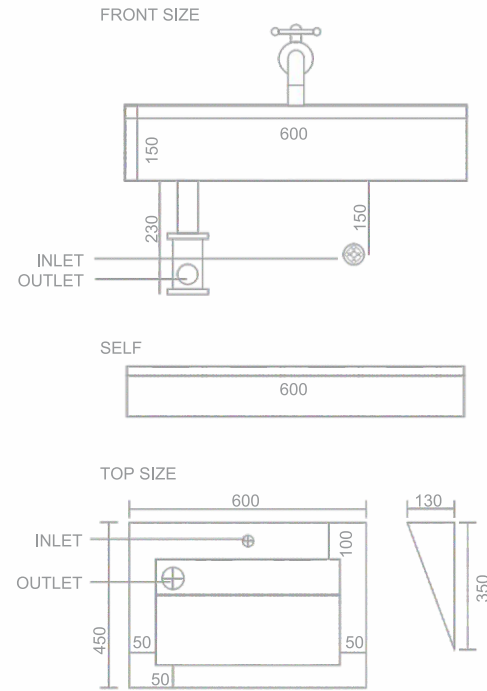

Functional beauty for modern living

SIZE
800x450x150mm
SELF
800x450x100mm

MRP : 17500/-

Basin - 1010

SIZE
800x450x150mm
SELF
800x450x100mm

MRP : 17500/-

*Where design meets
comfort, every moment
is special.*

COMFORT

— Comfort in every drop,
elegance in every curve.

Basin - 1011

Crafted
for the art of
washing

SIZE
600x450x150mm
SELF
600x450x100mm

MRP : 15000/-

Basin - 1012

ES
ELEGANT STONE
SURFACE LLP

SIZE
600x450x150mm
SELF
600x450x100mm

MRP : 15000/-

*Style is only one
aspect of elegance,
every gesture must be graceful.*

— Elegance in every curve,
comfort in every touch.

Basin - 1013

A touch of class
every time
you wash

SIZE
600x450x150mm
SELF
600x450x100mm

MRP : 15000/-

Basin - 1014

SIZE
600x450x150mm
SELF
600x450x100mm

MRP : 15000/-

*Bring style to every corner,
a basin that's
more than water.*

STYLE

— Style that shines,
every time you wash.