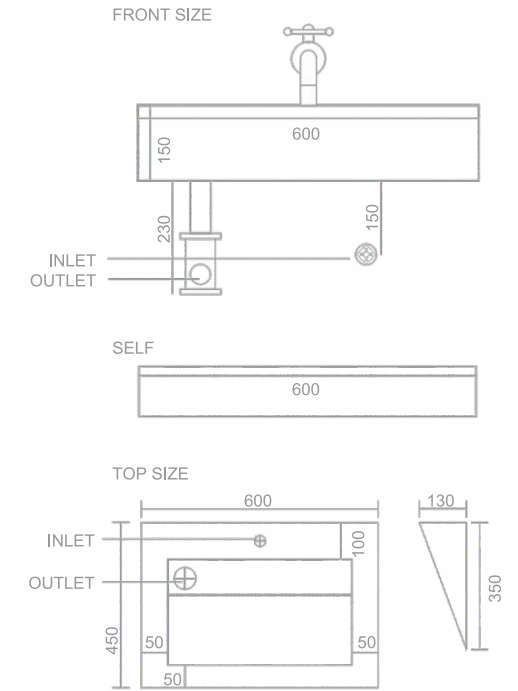

SIZE
600x450x150mm
SELF
600x450x100mm

MRP : 15000/-

Basin - 1014

SIZE
600x450x150mm
SELF
600x450x100mm

MRP : 15000/-

*Bring style to every corner,
a basin that's
more than water.*

STYLE

— Style that shines,
every time you wash.

Basin - 1Q15

Start your day with a clean vibe

SIZE
600x450x150mm
SELF
600x450x100mm

MRP : 15000/-

Basin - 1Q16

SIZE
600x450x150mm
SELF
600x450x100mm

MRP : 15000/-

*SMART solutions
for every wash,
Blending elegance
with a modern touch.*

SMART

Wash with style,
glow every time.

Basin - 1017

SIZE
800x450x150mm
SELF
800x450x100mm

*Wash
your hands
refresh your mood*

MRP : 17500/-

Basin - 1018

SIZE
900x450x120mm

Delight in every drop,
elegance in every curve.

Basin - 1023

SIZE
1600x450x150mm
SELF
1600x450x100mm

Where
design flows with
perfection

MRP : 39000/-

Basin - 1024

SIZE
1200x450x150mm
SELF
1200x450x100mm

MRP : 30000/-