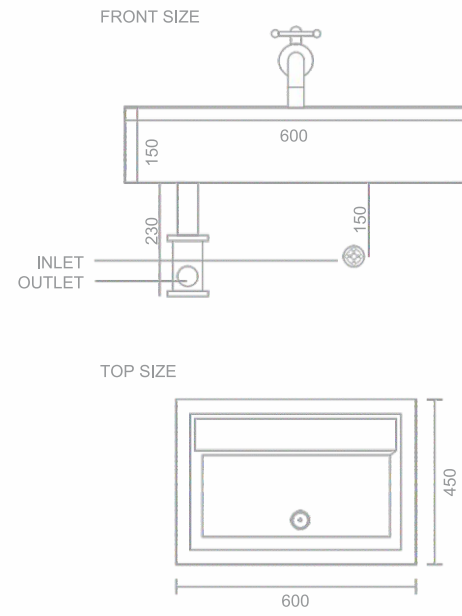

STORY

— Every basin
has a story.

Basin - 1031

Experience
the beauty of
every wash

SIZE
1250x1590x35mm

MRP : 30000/-

Basin - 1032

SIZE
1200x450x150mm

MRP : 30000/-

*Feel the joy in the simple
and bright, Transform your
daily wash into pure Delight.*

DELIGHT

— Every detail, every drop,
pure delight.

Basin - 1033

Purity in design,
perfection in form

SIZE
600x450x150mm

MRP : 15000/-

Basin - 1034

SIZE
600x450x150mm

MRP : 15000/-

*Let charm define your
space, With every curve
and graceful trace.*

CHARM

— Elegant design,
endless charm.

Basin - 1035

Designed for daily freshness

SIZE
600x450x150mm

MRP : 15000/-

Basin - 1036

SIZE
800x450x150mm

MRP : 17500/-

*Shine in every corner,
A basin that's a
true performer.*

SHINE