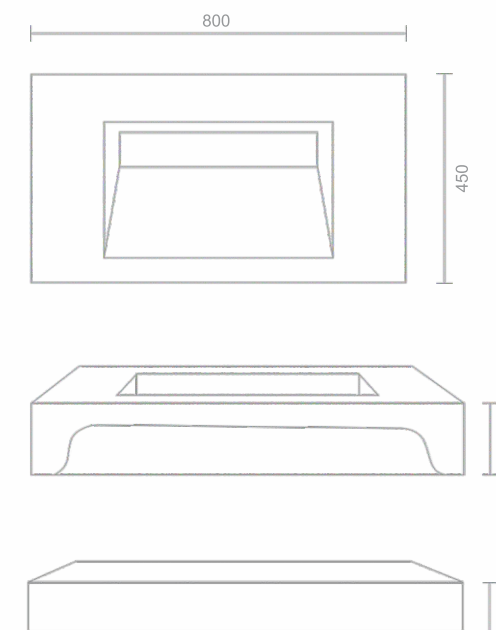

Basin - 1020

SIZE
800x450x150mm

MRP : 17500/-