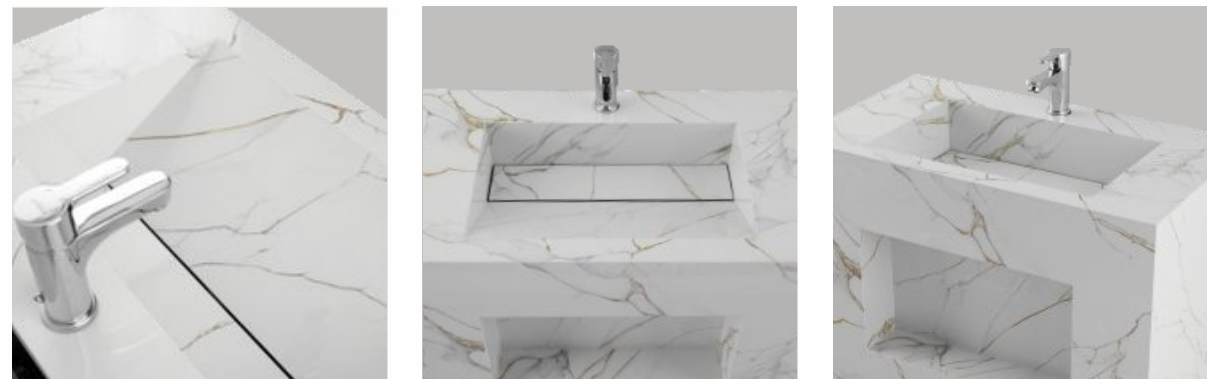

MRP : 33000/-

Artistry flows through every detail we create, turning ordinary moments into timeless beauty.

— Experience the artistry of perfectly crafted basins.

Basin - 1007

SIZE
900x800x500mm

Where
every corner
reflects your taste

MRP : 43000/-

Basin - 1008

SIZE
800x450x150mm
SELF
800x450x100mm

MRP : 17500/-

*Crafted with care,
inspired by imagination,
Every line reflects true artistry.*

↳ Crafted to perfection,
designed for life.

Basin - 1009

Functional beauty for modern living

SIZE
800x450x150mm
SELF
800x450x100mm

MRP : 17500/-

Basin - 1010

SIZE
800x450x150mm
SELF
800x450x100mm

MRP : 17500/-

*Where design meets
comfort, every moment
is special.*