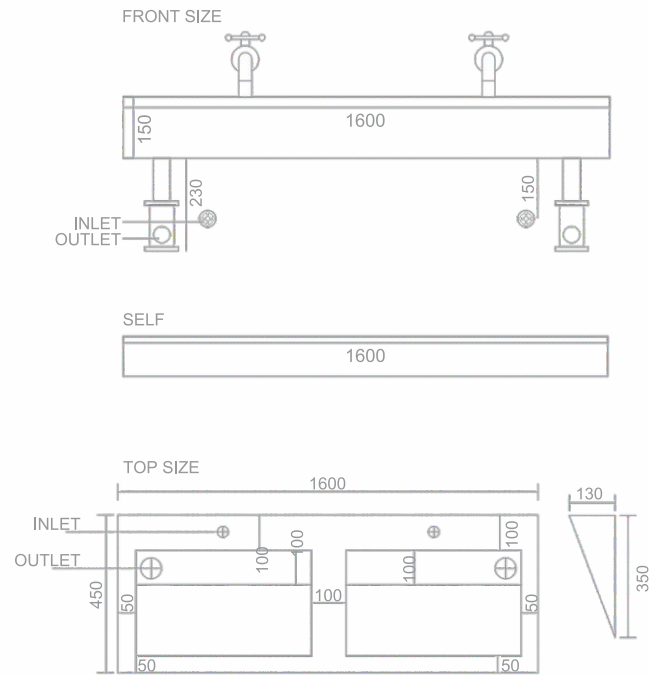

SIZE
600x450x150mm
SELF
600x450x100mm

MRP : 15000/-

Basin - 1014

SIZE
600x450x150mm
SELF
600x450x100mm

MRP : 15000/-

*Bring style to every corner,
a basin that's
more than water.*

STYLE

— Style that shines,
every time you wash.

SIZE
800x450x150mm
SELF
800x450x100mm

MRP : 17500/-

Basin - 1022

SIZE
1200x450x150mm
SELF
1200x450x100mm

MRP : 30000/-

*Start your day with a splash of delight
a basin that shines,
so sleek and right.*

DELIGHT

Delight in every drop,
elegance in every curve.

Basin - 1023

SIZE
1600x450x150mm
SELF
1600x450x100mm

Where
design flows with
perfection

MRP : 39000/-

Basin - 1024

SIZE
1200x450x150mm
SELF
1200x450x100mm

MRP : 30000/-

*Design
that speaks
louder than words*

SIZE
1000x450x150mm

MRP : 21500/-

Basin - 1028

SIZE
1000x450x150mm

MRP : 21500/-

*Inspire your senses,
refresh your day,
Where water flows in
a stylish way.*

— Where every wash
inspires elegance.