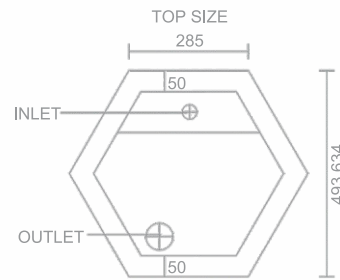

SIZE
800x600x600mm

MRP : 31000/-

Basin - 1002

ES
ELEGANT STONE
SURFACE LLP

SIZE
800x500x500mm

MRP : 33000/-

*Each curve is a stroke
of artistry, shaping elegance
into everyday living.*

curve

— Every curve
tells a story of design.

Basin - 1003

Elegance flows
where design meets
function

SIZE
800x500x500mm

MRP : 33000/-

Basin - 1004

SIZE
800x500x500mm

MRP : 33000/-

*Embrace the modern
lifestyle that's sleek,
smart, and timeless.*

↳ Redefine spaces,
The modern way.

Basin - 1005

Every splash deserves elegance

SIZE
800x285x285mm

MRP : 33000/-

Basin - 1006

SIZE
800x285x285mm

Functional beauty for modern living

SIZE
800x450x150mm
SELF
800x450x100mm

MRP : 17500/-

Basin - 1010

SIZE
800x450x150mm
SELF
800x450x100mm

MRP : 17500/-

*Where design meets
comfort, every moment
is special.*