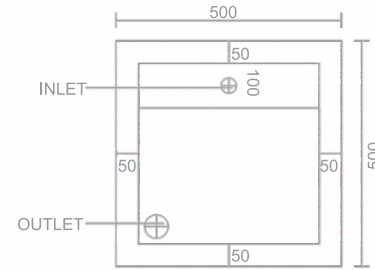

SIZE
800x600x600mm

MRP : 31000/-

Basin - 1002

ES
ELEGANT STONE
SURFACE LLP

SIZE
800x500x500mm

MRP : 33000/-

*Each curve is a stroke
of artistry, shaping elegance
into everyday living.*

curve

— Every curve
tells a story of design.

Basin - 1003

Elegance flows
where design meets
function

SIZE
800x500x500mm

MRP : 33000/-

Basin - 1004

SIZE
800x500x500mm

MRP : 33000/-