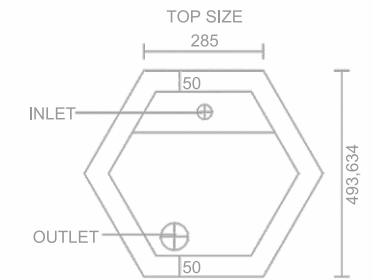

SIZE
800x285x285mm

MRP : 33000/-