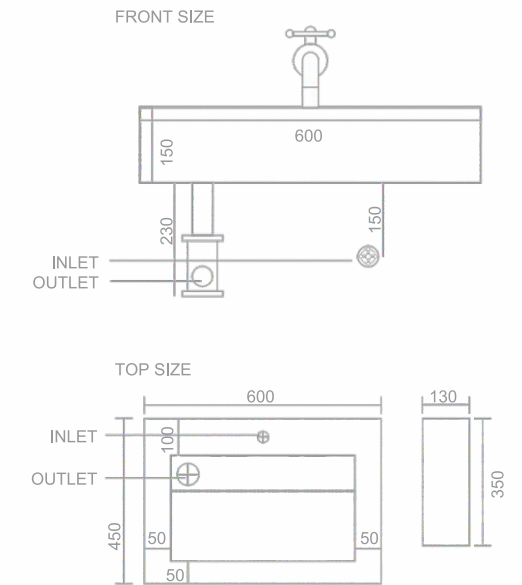

STORY

— Every basin
has a story.

Basin - 1031

Experience
the beauty of
every wash

SIZE
1250x1590x35mm

MRP : 30000/-

Basin - 1032

SIZE
1200x450x150mm

MRP : 30000/-

*Feel the joy in the simple
and bright, Transform your
daily wash into pure Delight.*

DELIGHT

— Every detail, every drop,
pure delight.

Basin - 1033

Purity in design,
perfection in form

SIZE
600x450x150mm

MRP : 15000/-

Basin - 1034

SIZE
600x450x150mm

MRP : 15000/-

*Let charm define your
space, With every curve
and graceful trace.*

CHARM

— Elegant design,
endless charm.

Basin - 1035

Designed for daily freshness

SIZE
600x450x150mm

MRP : 15000/-

Basin - 1036

SIZE
800x450x150mm

MRP : 17500/-

*Shine in every corner,
A basin that's a
true performer.*

SHINE