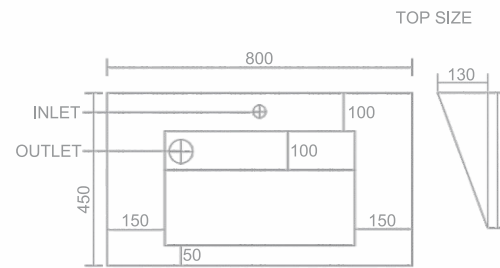

*Embrace the modern
lifestyle that's sleek,
smart, and timeless.*

↳ Redefine spaces,
The modern way.

Basin - 1005

Every splash deserves elegance

SIZE
800x285x285mm

MRP : 33000/-

Basin - 1006

SIZE
800x285x285mm

MRP : 33000/-

Artistry flows through every detail we create, turning ordinary moments into timeless beauty.

— Experience the artistry of perfectly crafted basins.

Basin - 1007

SIZE
900x800x500mm

Where
every corner
reflects your taste

MRP : 43000/-

Basin - 1008

SIZE
800x450x150mm
SELF
800x450x100mm

MRP : 17500/-

*Crafted with care,
inspired by imagination,
Every line reflects true artistry.*

↳ Crafted to perfection,
designed for life.

Basin - 1009

Functional beauty for modern living

SIZE
800x450x150mm
SELF
800x450x100mm

MRP : 17500/-

Basin - 1010

SIZE
800x450x150mm
SELF
800x450x100mm

MRP : 17500/-

*Where design meets
comfort, every moment
is special.*