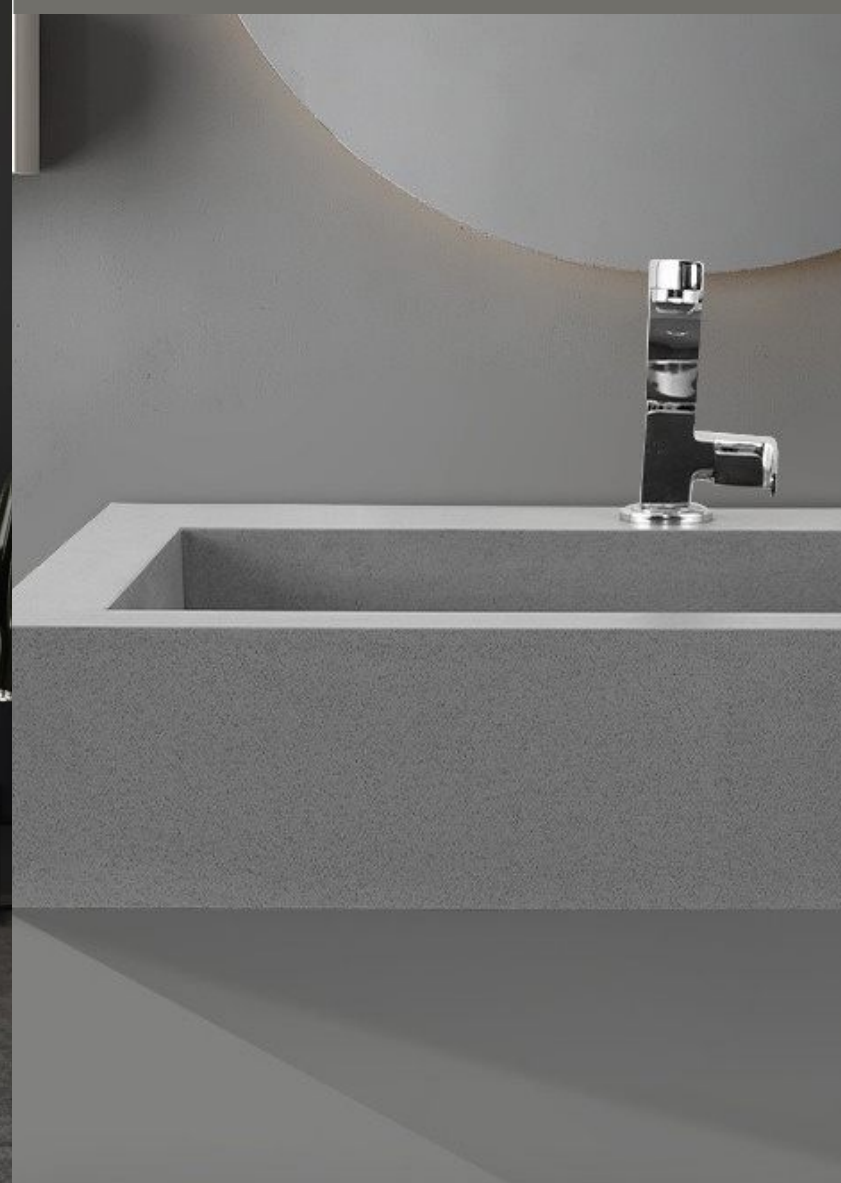

SIZE
600x450x150mm
SELF
600x450x100mm

MRP : 15000/-

Basin - 1014

SIZE
600x450x150mm
SELF
600x450x100mm

MRP : 15000/-

*Bring style to every corner,
a basin that's
more than water.*

STYLE

— Style that shines,
every time you wash.