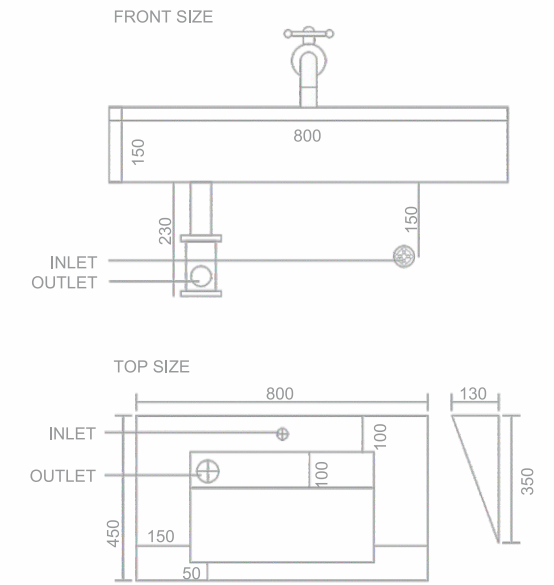

MRP : 30000/-

*Feel the joy in the simple
and bright, Transform your
daily wash into pure Delight.*

DELIGHT

— Every detail, every drop,
pure delight.

Basin - 1033

Purity in design,
perfection in form

SIZE
600x450x150mm

MRP : 15000/-

Basin - 1034

SIZE
600x450x150mm

MRP : 15000/-

*Let charm define your
space, With every curve
and graceful trace.*

CHARM

— Elegant design,
endless charm.

Basin - 1035

Designed for daily freshness

SIZE
600x450x150mm

MRP : 15000/-

Basin - 1036

SIZE
800x450x150mm

MRP : 17500/-

*Shine in every corner,
A basin that's a
true performer.*

SHINE

— Every drop brings a
shine to life.

Basin - 1037

SIZE
400x400x150mm

*Because
elegance deserves
expression*

MRP : 11000/-

Basin that makes
your bathroom shine.