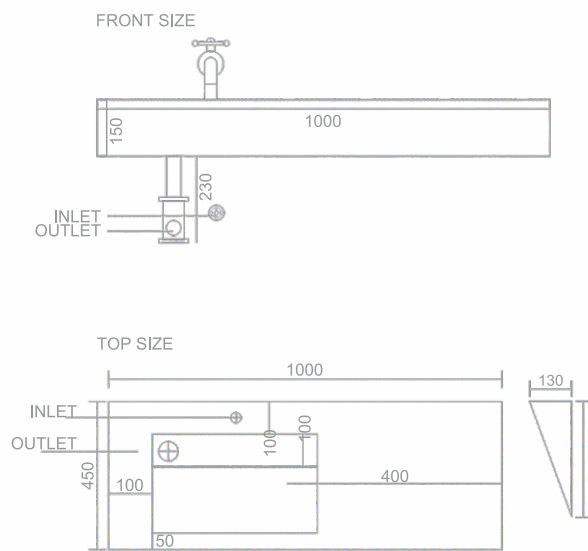

Delight in every drop,
elegance in every curve.

Basin - 1023

SIZE
1600x450x150mm
SELF
1600x450x100mm

Where
design flows with
perfection

MRP : 39000/-

Basin - 1024

SIZE
1200x450x150mm
SELF
1200x450x100mm

MRP : 30000/-

*Smart living starts
at the sink, Where beauty
and convenience link.*

SMART

Think smart,
shine every time.

Basin - 1025

The basin that makes a statement

SIZE
1000x450x150mm
SELF
1000x450x100mm

MRP : 21500/-

Basin - 1026

SIZE
1000x450x150mm
SELF
1000x450x100mm

MRP : 21500/-

*Quality that shines
in every corner
a basin that lasts,
style that inspires.*

QUALITY

— Experience the
true quality of clean.

Basin - 1027

*Design
that speaks
louder than words*

SIZE
1000x450x150mm

MRP : 21500/-

Basin - 1028

SIZE
1000x450x150mm

MRP : 21500/-

*Inspire your senses,
refresh your day,
Where water flows in
a stylish way.*

— Where every wash
inspires elegance.