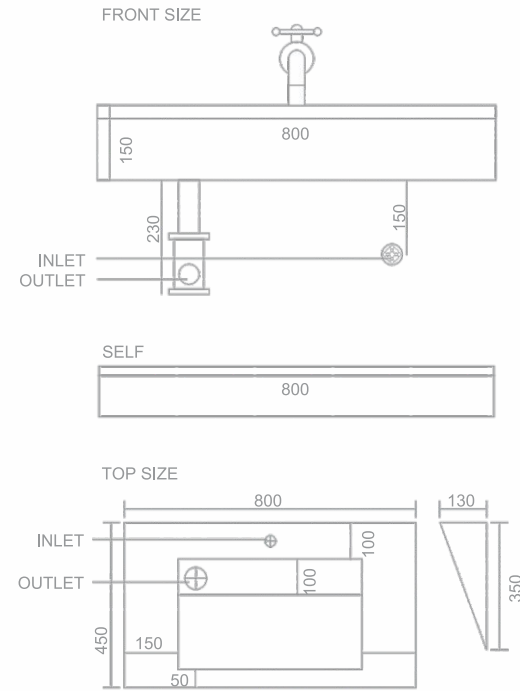

MRP : 43000/-

Basin - 1008

SIZE
800x450x150mm
SELF
800x450x100mm

MRP : 17500/-

*Crafted with care,
inspired by imagination,
Every line reflects true artistry.*

↳ Crafted to perfection,
designed for life.

Basin - 1009

Functional beauty for modern living

SIZE
800x450x150mm
SELF
800x450x100mm

MRP : 17500/-

Basin - 1010

SIZE
800x450x150mm
SELF
800x450x100mm

MRP : 17500/-

*Where design meets
comfort, every moment
is special.*

SIZE
600x450x150mm
SELF
600x450x100mm

MRP : 15000/-

Basin - 1014

SIZE
600x450x150mm
SELF
600x450x100mm

MRP : 15000/-

*Bring style to every corner,
a basin that's
more than water.*

STYLE

— Style that shines,
every time you wash.