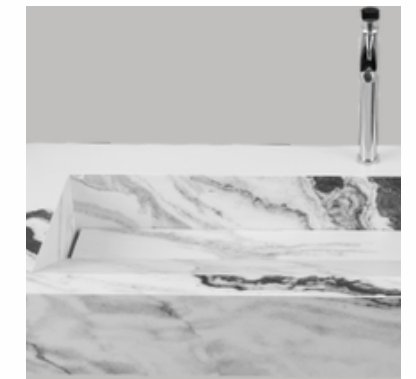

Basin - 1029

The perfect blend of art and function

SIZE
1000x450x150mm

MRP : 21500/-

Basin - 1030

SIZE
1000x450x150mm

MRP : 21500/-

*A basin that holds
your story, From morning
routines to evening calm.*

STORY

— Every basin
has a story.

Basin - 1031

Experience
the beauty of
every wash

SIZE
1250x1590x35mm

MRP : 30000/-

Basin - 1032

SIZE
1200x450x150mm

MRP : 30000/-

*Feel the joy in the simple
and bright, Transform your
daily wash into pure Delight.*

DELIGHT

— Every detail, every drop,
pure delight.

Basin - 1033

Purity in design,
perfection in form

SIZE
600x450x150mm

MRP : 15000/-

Basin - 1034

SIZE
600x450x150mm

MRP : 15000/-

*Let charm define your
space, With every curve
and graceful trace.*

CHARM

— Elegant design,
endless charm.

Basin - 1035