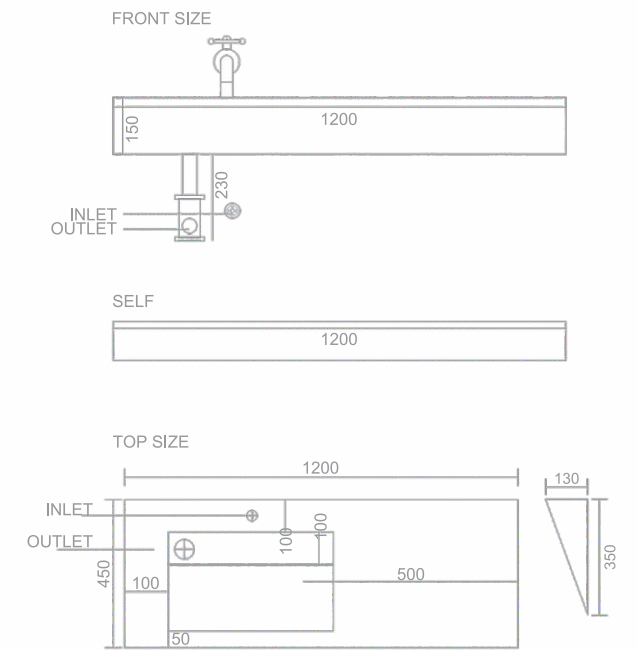

SIZE
600x450x150mm
SELF
600x450x100mm

MRP : 15000/-

Basin - 1014

SIZE
600x450x150mm
SELF
600x450x100mm

MRP : 15000/-

*Bring style to every corner,
a basin that's
more than water.*

STYLE

— Style that shines,
every time you wash.

SIZE
800x450x150mm
SELF
800x450x100mm

MRP : 17500/-

Basin - 1022

SIZE
1200x450x150mm
SELF
1200x450x100mm

MRP : 30000/-

*Start your day with a splash of delight
a basin that shines,
so sleek and right.*

DELIGHT

Delight in every drop,
elegance in every curve.

Basin - 1023

SIZE
1600x450x150mm
SELF
1600x450x100mm

Where
design flows with
perfection

MRP : 39000/-

Basin - 1024

SIZE
1200x450x150mm
SELF
1200x450x100mm

MRP : 30000/-