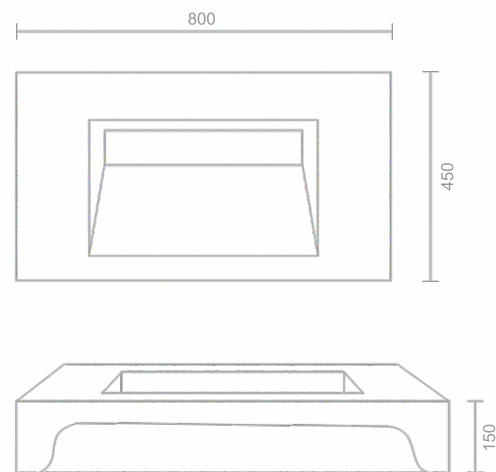

SIZE
600x450x150mm
SELF
600x450x100mm

MRP : 15000/-

Basin - 1014

SIZE
600x450x150mm
SELF
600x450x100mm

MRP : 15000/-

*Bring style to every corner,
a basin that's
more than water.*

STYLE

— Style that shines,
every time you wash.

SMART

Wash with style,
glow every time.

Basin - 1017

SIZE
800x450x150mm
SELF
800x450x100mm

*Wash
your hands
refresh your mood*

MRP : 17500/-

Basin - 1018

SIZE
900x450x120mm

MRP : 20000/-

*Where quality meets
design, your bathroom
shines.*

— Where quality and
elegance flow together.

Basin - 1019

SIZE
800x450x150mm

*Designed
to perform
made to endure*

MRP : 17500/-

Basin - 1020

SIZE
800x450x150mm
SELF
800x450x100mm

MRP : 17500/-

Basin - 1022

SIZE
1200x450x150mm
SELF
1200x450x100mm

MRP : 30000/-

*Start your day with a splash of delight
a basin that shines,
so sleek and right.*

DELIGHT