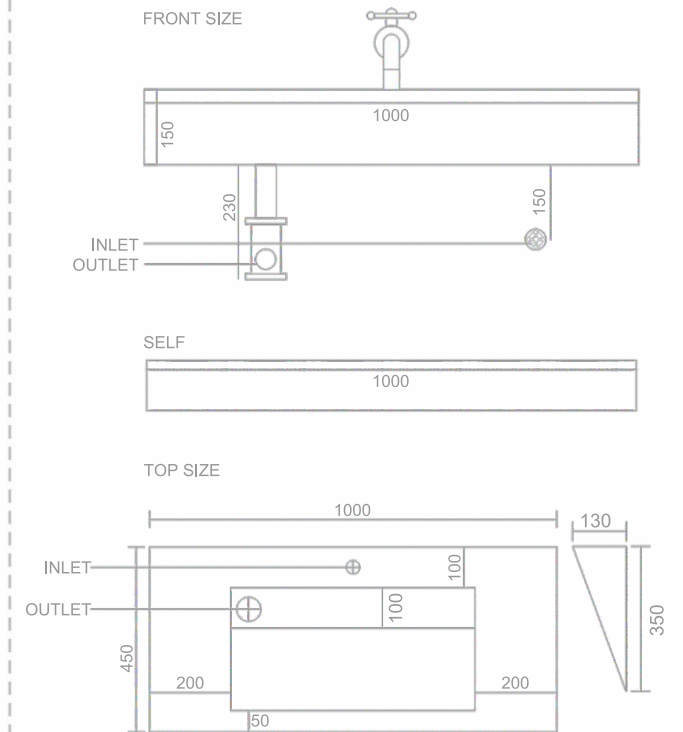

Delight in every drop,
elegance in every curve.

Basin - 1023

SIZE
1600x450x150mm
SELF
1600x450x100mm

Where
design flows with
perfection

MRP : 39000/-

Basin - 1024

SIZE
1200x450x150mm
SELF
1200x450x100mm

MRP : 30000/-

*Smart living starts
at the sink, Where beauty
and convenience link.*

SMART

Think smart,
shine every time.

Basin - 1025

The basin that makes a statement

SIZE
1000x450x150mm
SELF
1000x450x100mm

MRP : 21500/-

Basin - 1026

SIZE
1000x450x150mm
SELF
1000x450x100mm

MRP : 21500/-

*Quality that shines
in every corner
a basin that lasts,
style that inspires.*

QUALITY

— Experience the
true quality of clean.

Basin - 1027

*Design
that speaks
louder than words*

SIZE
1000x450x150mm

MRP : 21500/-

Basin - 1028

SIZE
1000x450x150mm

MRP : 21500/-

*Inspire your senses,
refresh your day,
Where water flows in
a stylish way.*

— Where every wash
inspires elegance.