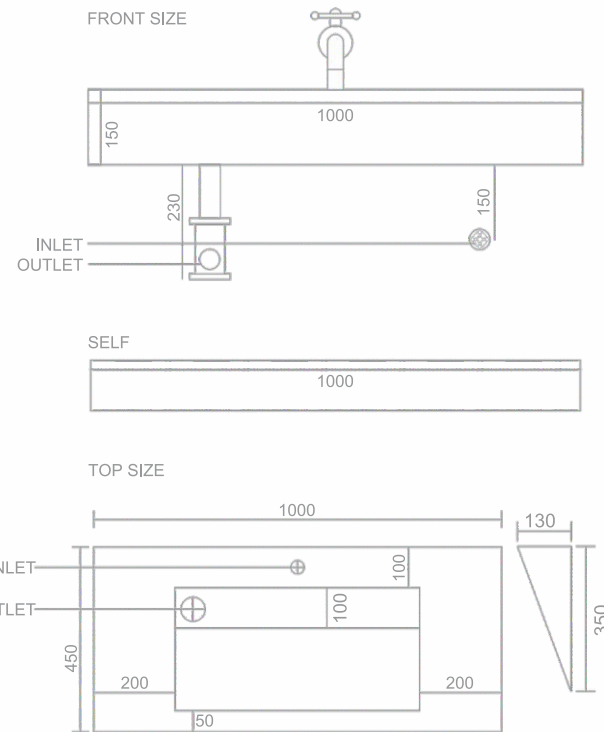

Delight in every drop,
elegance in every curve.

Basin - 1023

SIZE
1600x450x150mm
SELF
1600x450x100mm

Where
design flows with
perfection

MRP : 39000/-

Basin - 1024

SIZE
1200x450x150mm
SELF
1200x450x100mm

MRP : 30000/-

*Smart living starts
at the sink, Where beauty
and convenience link.*

SMART

Think smart,
shine every time.

Basin - 1025

The basin that makes a statement

SIZE
1000x450x150mm
SELF
1000x450x100mm

MRP : 21500/-

Basin - 1026

SIZE
1000x450x150mm
SELF
1000x450x100mm

MRP : 21500/-

*Quality that shines
in every corner
a basin that lasts,
style that inspires.*

QUALITY

— Experience the
true quality of clean.

Basin - 1027

*Design
that speaks
louder than words*

SIZE
1000x450x150mm

MRP : 21500/-

Basin - 1028

SIZE
1000x450x150mm

MRP : 21500/-

*Inspire your senses,
refresh your day,
Where water flows in
a stylish way.*

— Where every wash
inspires elegance.