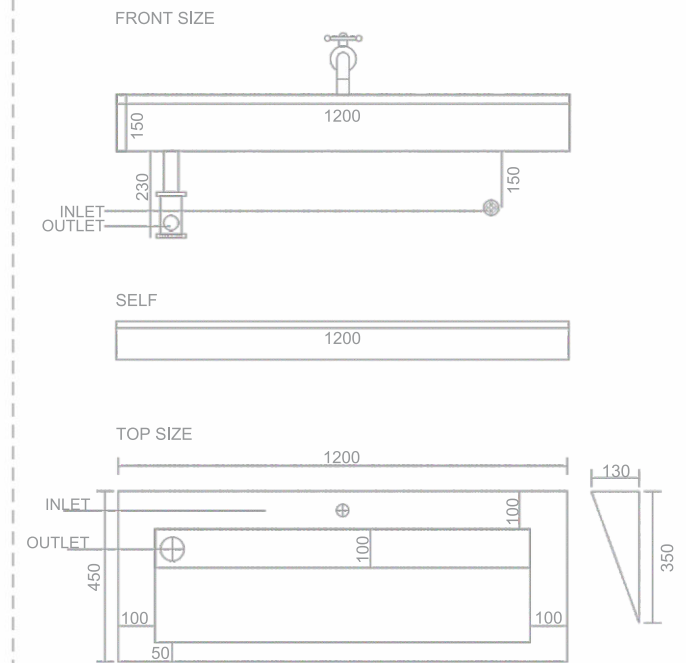

SIZE
800x450x150mm
SELF
800x450x100mm

MRP : 17500/-

Basin - 1022

SIZE
1200x450x150mm
SELF
1200x450x100mm

MRP : 30000/-

*Start your day with a splash of delight
a basin that shines,
so sleek and right.*

DELIGHT

Delight in every drop,
elegance in every curve.

Basin - 1023

SIZE
1600x450x150mm
SELF
1600x450x100mm

Where
design flows with
perfection

MRP : 39000/-

Basin - 1024

SIZE
1200x450x150mm
SELF
1200x450x100mm

MRP : 30000/-

*Smart living starts
at the sink, Where beauty
and convenience link.*

SMART

Think smart,
shine every time.

Basin - 1025

The basin that makes a statement

SIZE
1000x450x150mm
SELF
1000x450x100mm

MRP : 21500/-

*Design
that speaks
louder than words*

SIZE
1000x450x150mm

MRP : 21500/-

Basin - 1028

SIZE
1000x450x150mm

MRP : 21500/-

*Inspire your senses,
refresh your day,
Where water flows in
a stylish way.*

— Where every wash
inspires elegance.