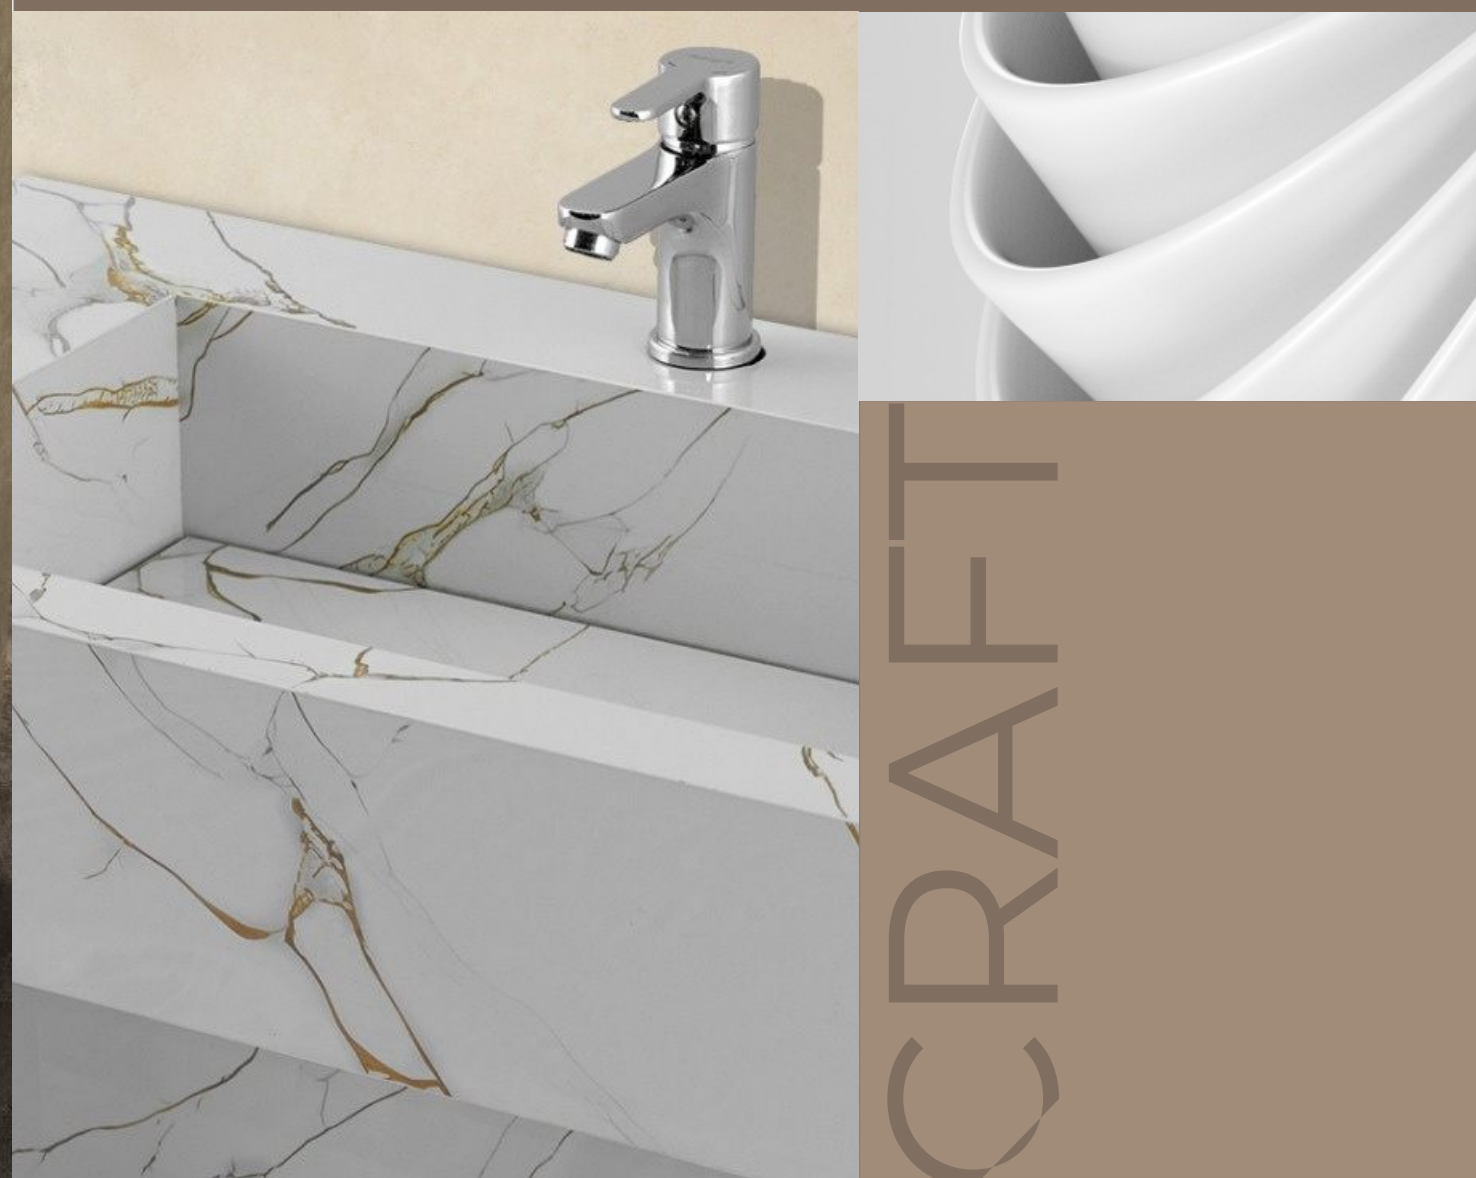

MRP : 43000/-

Basin - 1008

SIZE
800x450x150mm
SELF
800x450x100mm

MRP : 17500/-

*Crafted with care,
inspired by imagination,
Every line reflects true artistry.*

↳ Crafted to perfection,
designed for life.

Basin - 1009

Functional beauty for modern living

SIZE
800x450x150mm
SELF
800x450x100mm

MRP : 17500/-

Basin - 1010

SIZE
800x450x150mm
SELF
800x450x100mm

MRP : 17500/-

*Where design meets
comfort, every moment
is special.*