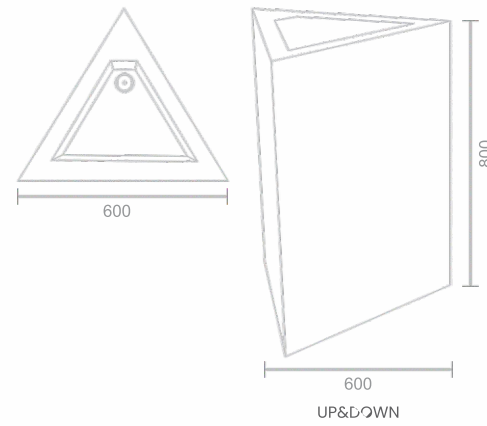

SIZE
800x600x600mm

MRP : 31000/-

Basin - 1002

ES
ELEGANT STONE
SURFACE LLP

SIZE
800x500x500mm

MRP : 33000/-

*Each curve is a stroke
of artistry, shaping elegance
into everyday living.*

curve