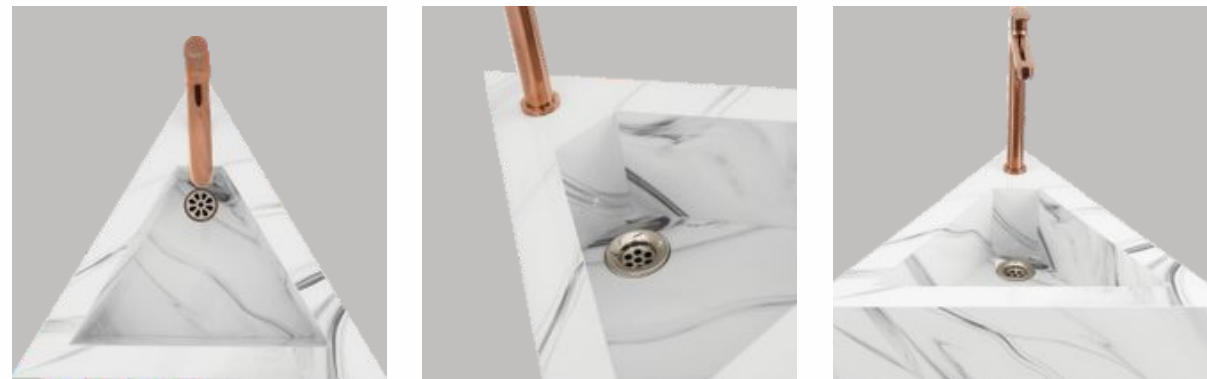

SIZE
800x600x600mm

MRP : 31000/-

Basin - 1002

ES
ELEGANT STONE
SURFACE LLP

SIZE
800x500x500mm

MRP : 33000/-

*Each curve is a stroke
of artistry, shaping elegance
into everyday living.*

curve