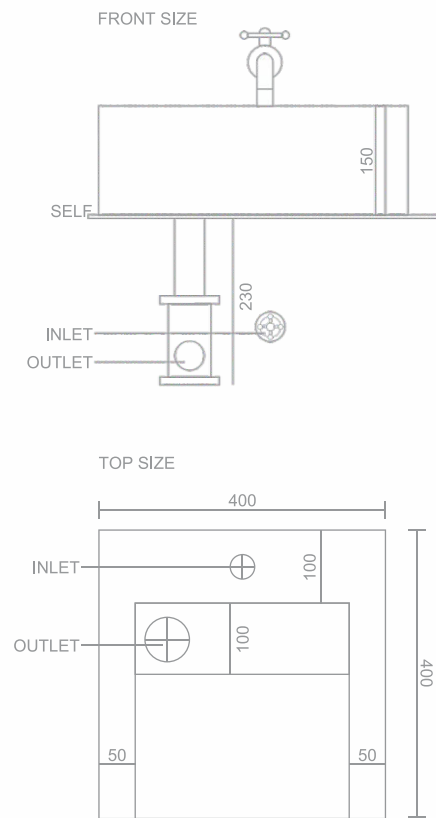

MRP : 30000/-

*Feel the joy in the simple
and bright, Transform your
daily wash into pure Delight.*

DELIGHT

— Every detail, every drop,
pure delight.

Basin - 1033

Purity in design,
perfection in form

SIZE
600x450x150mm

MRP : 15000/-

Basin - 1034

SIZE
600x450x150mm

MRP : 15000/-

*Let charm define your
space, With every curve
and graceful trace.*

CHARM

— Elegant design,
endless charm.

Basin - 1035

Designed for daily freshness

SIZE
600x450x150mm

MRP : 15000/-

Basin - 1036

SIZE
800x450x150mm

MRP : 17500/-

*Shine in every corner,
A basin that's a
true performer.*

SHINE

— Every drop brings a
shine to life.

Basin - 1037

SIZE
400x400x150mm

*Because
elegance deserves
expression*

MRP : 11000/-

Basin that makes
your bathroom shine.