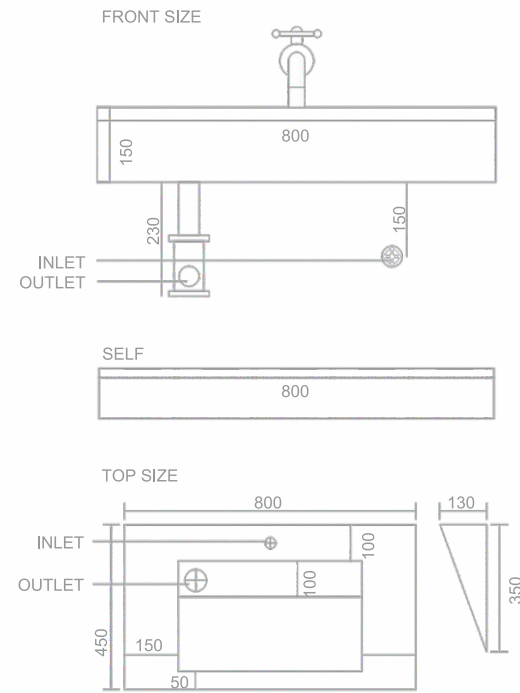

SIZE
600x450x150mm
SELF
600x450x100mm

MRP : 15000/-

Basin - 1014

SIZE
600x450x150mm
SELF
600x450x100mm

MRP : 15000/-

*Bring style to every corner,
a basin that's
more than water.*

STYLE

— Style that shines,
every time you wash.

SIZE
800x450x150mm

MRP : 17500/-

*Sculpture in form,
function in play
a basin that brightens
your every day.*

SCULPTURE

Artful living,
sculpted in every basin.

Basin - 1021

The natural choice for modern homes

SIZE
800x450x150mm
SELF
800x450x100mm

MRP : 17500/-

Basin - 1022

SIZE
1200x450x150mm
SELF
1200x450x100mm

MRP : 30000/-

*Start your day with a splash of delight
a basin that shines,
so sleek and right.*

DELIGHT

Delight in every drop,
elegance in every curve.

Basin - 1023

SIZE
1600x450x150mm
SELF
1600x450x100mm

Where
design flows with
perfection

MRP : 39000/-

Basin - 1024

SIZE
1200x450x150mm
SELF
1200x450x100mm

MRP : 30000/-