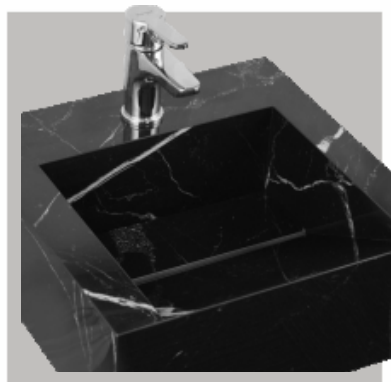

MRP : 15000/-

Basin - 1034

SIZE
600x450x150mm

MRP : 15000/-

*Let charm define your
space, With every curve
and graceful trace.*

CHARM

— Elegant design,
endless charm.

Basin - 1035

Designed for daily freshness

SIZE
600x450x150mm

MRP : 15000/-

Basin - 1036

SIZE
800x450x150mm

MRP : 17500/-

*Shine in every corner,
A basin that's a
true performer.*

SHINE

— Every drop brings a
shine to life.

Basin - 1037

SIZE
400x400x150mm

*Because
elegance deserves
expression*

MRP : 11000/-

Basin that makes
your bathroom shine.