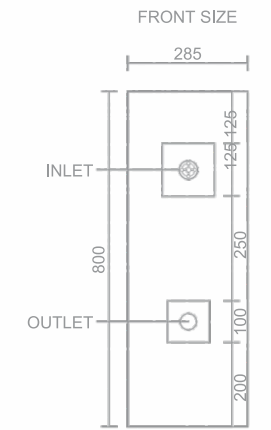

SIZE
800x285x285mm

MRP : 33000/-