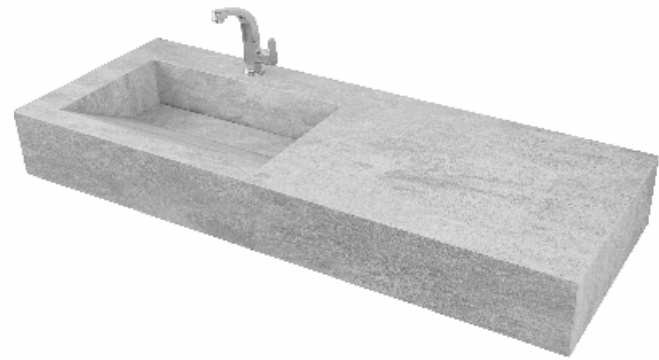

Basin - 1026

SIZE
1000x450x150mm
SELF
1000x450x100mm

MRP : 21500/-

*Quality that shines
in every corner
a basin that lasts,
style that inspires.*

QUALITY

— Experience the
true quality of clean.

Basin - 1027

*Design
that speaks
louder than words*

SIZE
1000x450x150mm

MRP : 21500/-

Basin - 1028

SIZE
1000x450x150mm

MRP : 21500/-

*Inspire your senses,
refresh your day,
Where water flows in
a stylish way.*

— Where every wash
inspires elegance.

Basin - 1029

The perfect blend of art and function

SIZE
1000x450x150mm

MRP : 21500/-

Basin - 1030

SIZE
1000x450x150mm

MRP : 21500/-

*A basin that holds
your story, From morning
routines to evening calm.*