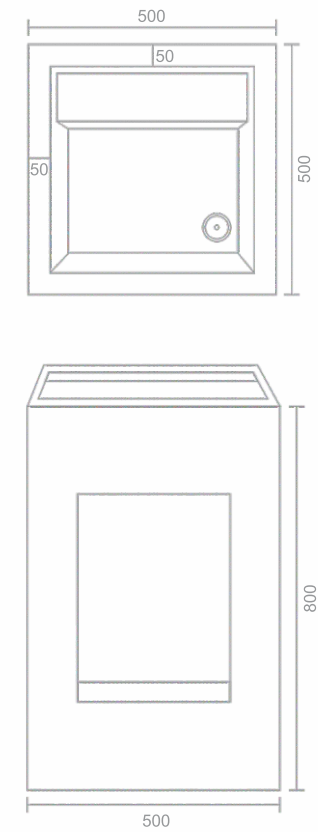

SIZE
800x600x600mm

MRP : 31000/-

Basin - 1002

ES
ELEGANT STONE
SURFACE LLP

SIZE
800x500x500mm

MRP : 33000/-

*Each curve is a stroke
of artistry, shaping elegance
into everyday living.*

curve

— Every curve
tells a story of design.

Basin - 1003

Elegance flows
where design meets
function

SIZE
800x500x500mm

MRP : 33000/-

Basin - 1004

SIZE
800x500x500mm

MRP : 33000/-

*Embrace the modern
lifestyle that's sleek,
smart, and timeless.*

↳ Redefine spaces,
The modern way.

Basin - 1005

Every splash deserves elegance

SIZE
800x285x285mm

MRP : 33000/-

Basin - 1006

SIZE
800x285x285mm

SIZE
600x450x150mm
SELF
600x450x100mm

MRP : 15000/-

Basin - 1014

SIZE
600x450x150mm
SELF
600x450x100mm

MRP : 15000/-

*Bring style to every corner,
a basin that's
more than water.*

STYLE

— Style that shines,
every time you wash.