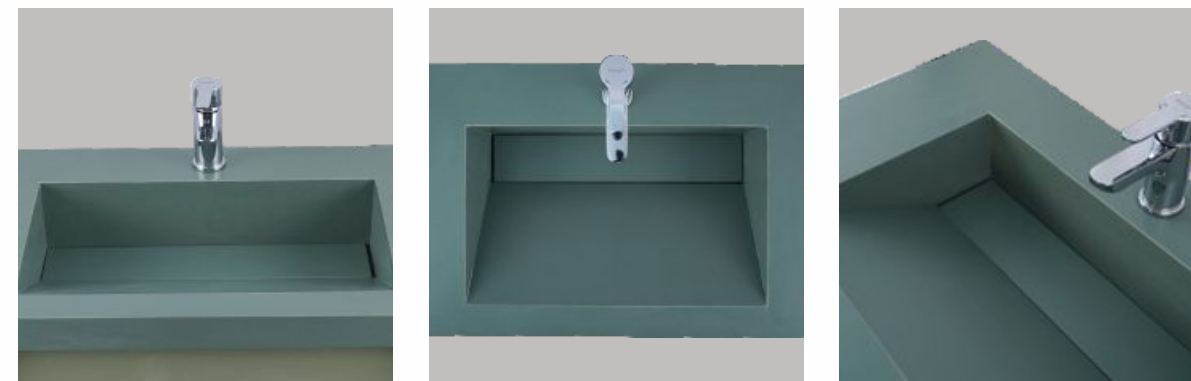

MRP : 20000/-

*Where quality meets
design, your bathroom
shines.*

— Where quality and
elegance flow together.

Basin - 1019

SIZE
800x450x150mm

*Designed
to perform
made to endure*

MRP : 17500/-

Basin - 1020

SIZE
800x450x150mm

MRP : 17500/-

*Sculpture in form,
function in play
a basin that brightens
your every day.*

SCULPTURE

Artful living,
sculpted in every basin.

Basin - 1021

The natural choice for modern homes