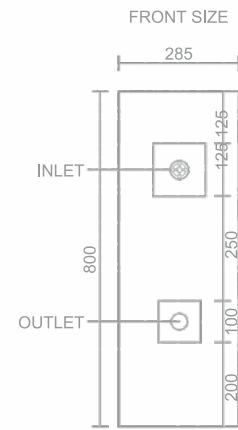

— Every curve
tells a story of design.

Basin - 1003

Elegance flows
where design meets
function

SIZE
800x500x500mm

MRP : 33000/-

Basin - 1004

SIZE
800x500x500mm

MRP : 33000/-

*Embrace the modern
lifestyle that's sleek,
smart, and timeless.*

↳ Redefine spaces,
The modern way.

Basin - 1005

Every splash deserves elegance

SIZE
800x285x285mm

MRP : 33000/-

Basin - 1006

SIZE
800x285x285mm

MRP : 43000/-

Basin - 1008

SIZE
800x450x150mm
SELF
800x450x100mm

MRP : 17500/-

*Crafted with care,
inspired by imagination,
Every line reflects true artistry.*

↳ Crafted to perfection,
designed for life.

Basin - 1009

Functional beauty for modern living

SIZE
800x450x150mm
SELF
800x450x100mm

MRP : 17500/-

Basin - 1010

SIZE
800x450x150mm
SELF
800x450x100mm

MRP : 17500/-

*Where design meets
comfort, every moment
is special.*