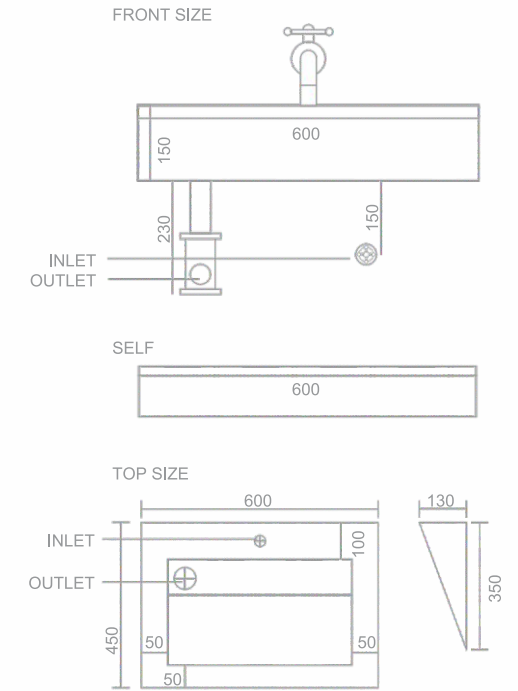

Functional beauty for modern living

SIZE
800x450x150mm
SELF
800x450x100mm

MRP : 17500/-

Basin - 1010

SIZE
800x450x150mm
SELF
800x450x100mm

MRP : 17500/-

*Where design meets
comfort, every moment
is special.*

COMFORT

— Comfort in every drop,
elegance in every curve.

Basin - 1011

Crafted
for the art of
washing

SIZE
600x450x150mm
SELF
600x450x100mm

MRP : 15000/-

Basin - 1012

ES
ELEGANT STONE
SURFACE LLP

SIZE
600x450x150mm
SELF
600x450x100mm

MRP : 15000/-

*Style is only one
aspect of elegance,
every gesture must be graceful.*

— Elegance in every curve,
comfort in every touch.

Basin - 1013

A touch of class
every time
you wash

SIZE
600x450x150mm
SELF
600x450x100mm

MRP : 15000/-

Basin - 1014

SIZE
600x450x150mm
SELF
600x450x100mm

MRP : 15000/-

*Bring style to every corner,
a basin that's
more than water.*

STYLE

— Style that shines,
every time you wash.