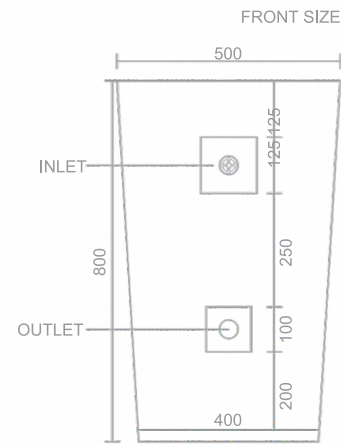

SIZE
800x600x600mm

MRP : 31000/-

Basin - 1002

ES
ELEGANT STONE
SURFACE LLP

SIZE
800x500x500mm

MRP : 33000/-

*Each curve is a stroke
of artistry, shaping elegance
into everyday living.*

curve

— Every curve
tells a story of design.

Basin - 1003

Elegance flows
where design meets
function

SIZE
800x500x500mm

MRP : 33000/-

Basin - 1004

SIZE
800x500x500mm

MRP : 33000/-

*Embrace the modern
lifestyle that's sleek,
smart, and timeless.*

↳ Redefine spaces,
The modern way.

Basin - 1005

Every splash deserves elegance

SIZE
800x285x285mm

MRP : 33000/-

Basin - 1006

SIZE
800x285x285mm

SIZE
600x450x150mm
SELF
600x450x100mm

MRP : 15000/-

Basin - 1014

SIZE
600x450x150mm
SELF
600x450x100mm

MRP : 15000/-

*Bring style to every corner,
a basin that's
more than water.*

STYLE

— Style that shines,
every time you wash.