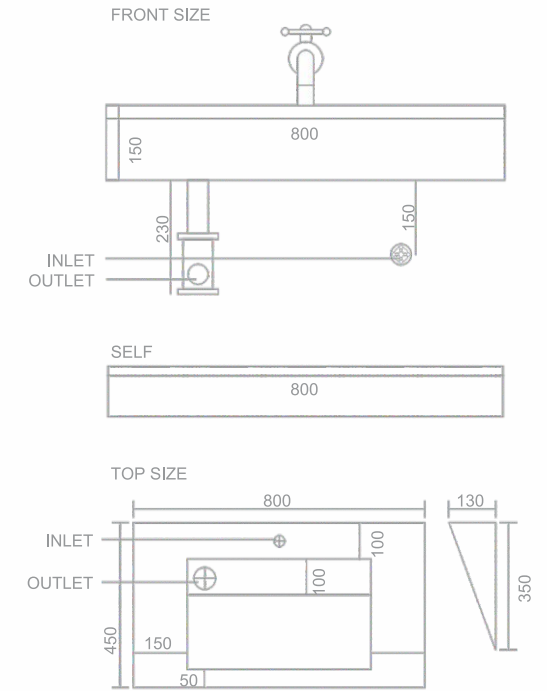

MRP : 33000/-

Artistry flows through every detail we create, turning ordinary moments into timeless beauty.

— Experience the artistry of perfectly crafted basins.

Basin - 1007

SIZE
900x800x500mm

Where
every corner
reflects your taste

MRP : 43000/-

Basin - 1008

SIZE
800x450x150mm
SELF
800x450x100mm

MRP : 17500/-

*Crafted with care,
inspired by imagination,
Every line reflects true artistry.*

↳ Crafted to perfection,
designed for life.

Basin - 1009

Functional beauty for modern living

SIZE
800x450x150mm
SELF
800x450x100mm

MRP : 17500/-

Basin - 1010

SIZE
800x450x150mm
SELF
800x450x100mm

MRP : 17500/-

*Where design meets
comfort, every moment
is special.*

SIZE
600x450x150mm
SELF
600x450x100mm

MRP : 15000/-

Basin - 1014

SIZE
600x450x150mm
SELF
600x450x100mm

MRP : 15000/-

*Bring style to every corner,
a basin that's
more than water.*

STYLE

— Style that shines,
every time you wash.