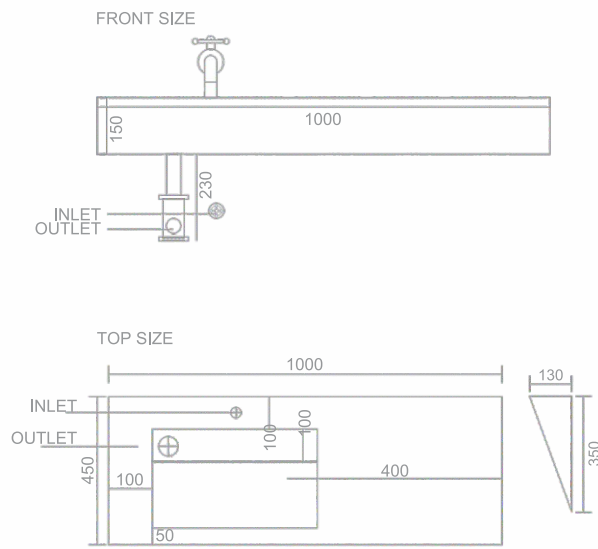

Delight in every drop,
elegance in every curve.

Basin - 1023

SIZE
1600x450x150mm
SELF
1600x450x100mm

Where
design flows with
perfection

MRP : 39000/-

Basin - 1024

SIZE
1200x450x150mm
SELF
1200x450x100mm

MRP : 30000/-

Basin - 1026

SIZE
1000x450x150mm
SELF
1000x450x100mm

MRP : 21500/-

*Quality that shines
in every corner
a basin that lasts,
style that inspires.*

QUALITY

— Experience the
true quality of clean.

Basin - 1027

*Design
that speaks
louder than words*

SIZE
1000x450x150mm

MRP : 21500/-

Basin - 1028

SIZE
1000x450x150mm

MRP : 21500/-

*Inspire your senses,
refresh your day,
Where water flows in
a stylish way.*

— Where every wash
inspires elegance.

Basin - 1029

The perfect blend of art and function

SIZE
1000x450x150mm

MRP : 21500/-

Basin - 1030

SIZE
1000x450x150mm

MRP : 21500/-

*A basin that holds
your story, From morning
routines to evening calm.*