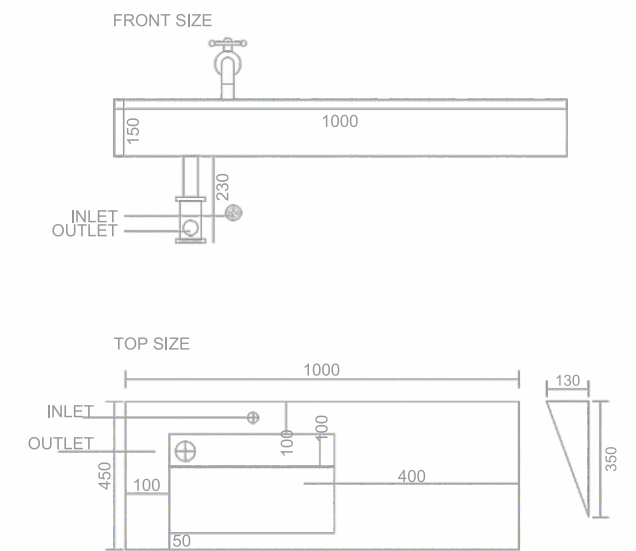

Delight in every drop,
elegance in every curve.

Basin - 1023

SIZE
1600x450x150mm
SELF
1600x450x100mm

Where
design flows with
perfection

MRP : 39000/-

Basin - 1024

SIZE
1200x450x150mm
SELF
1200x450x100mm

MRP : 30000/-

Basin - 1026

SIZE
1000x450x150mm
SELF
1000x450x100mm

MRP : 21500/-

*Quality that shines
in every corner
a basin that lasts,
style that inspires.*

QUALITY

— Experience the
true quality of clean.

Basin - 1027

*Design
that speaks
louder than words*

SIZE
1000x450x150mm

MRP : 21500/-

Basin - 1028

SIZE
1000x450x150mm

MRP : 21500/-

*Inspire your senses,
refresh your day,
Where water flows in
a stylish way.*

— Where every wash
inspires elegance.

Basin - 1029

The perfect blend of art and function

SIZE
1000x450x150mm

MRP : 21500/-

Basin - 1030

SIZE
1000x450x150mm

MRP : 21500/-

*A basin that holds
your story, From morning
routines to evening calm.*