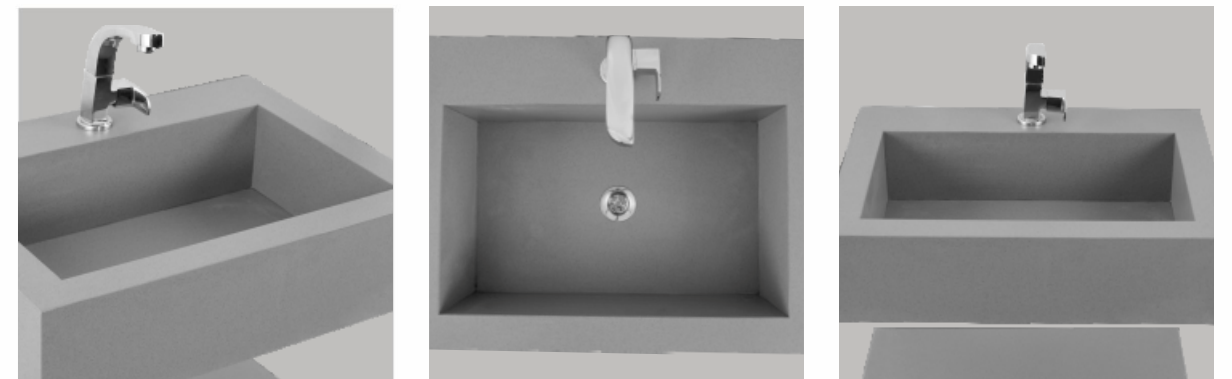

SIZE
600x450x150mm
SELF
600x450x100mm

MRP : 15000/-

*Style is only one
aspect of elegance,
every gesture must be graceful.*

— Elegance in every curve,
comfort in every touch.

Basin - 1013

A touch of class
every time
you wash

SIZE
600x450x150mm
SELF
600x450x100mm

MRP : 15000/-

Basin - 1014

SIZE
600x450x150mm
SELF
600x450x100mm

MRP : 15000/-

*Bring style to every corner,
a basin that's
more than water.*

STYLE

— Style that shines,
every time you wash.

Basin - 1Q15

Start your day with a clean vibe

SIZE
600x450x150mm
SELF
600x450x100mm

MRP : 15000/-

Basin - 1Q16

SIZE
600x450x150mm
SELF
600x450x100mm

MRP : 15000/-

*SMART solutions
for every wash,
Blending elegance
with a modern touch.*